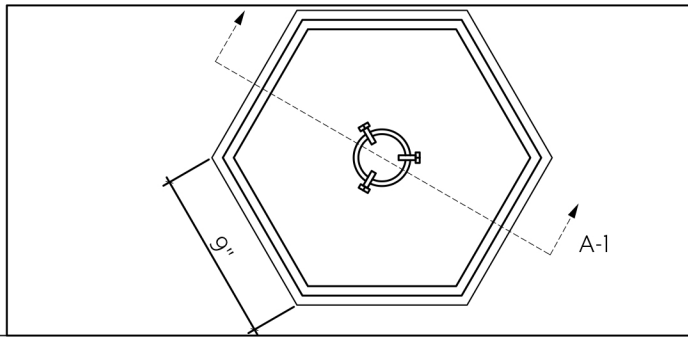

③ TOP VIEW

① FRONT VIEW

Threaded fasteners clamp trunk in place

Polyurethane foam

$\frac{1}{2}$ " acoustic material

$\frac{1}{2}$ " plywood

3" PVC pipe

Ballast

4, 4" rubber locking casters

$\frac{1}{4}$ " clearancer

② SECTION A-1

CUSTOM SIZING AND THICKNESS AVAILABLE  
 CUSTOM COLORS AND DESIGNS AVAILABLE  
 MULTIPLE ATTACHMENT SYSTEM OPPORTUNITIES

PROJECT: TREE PLANTER BOX

SCALED AS NOTED  
 ALL DIMENSIONS  $\pm \frac{1}{16}$

DATE: 07/09/2021  
 PRODUCT ID: BIO-TRB-FS

SHEET  
**1.1**  
 OF 1.1