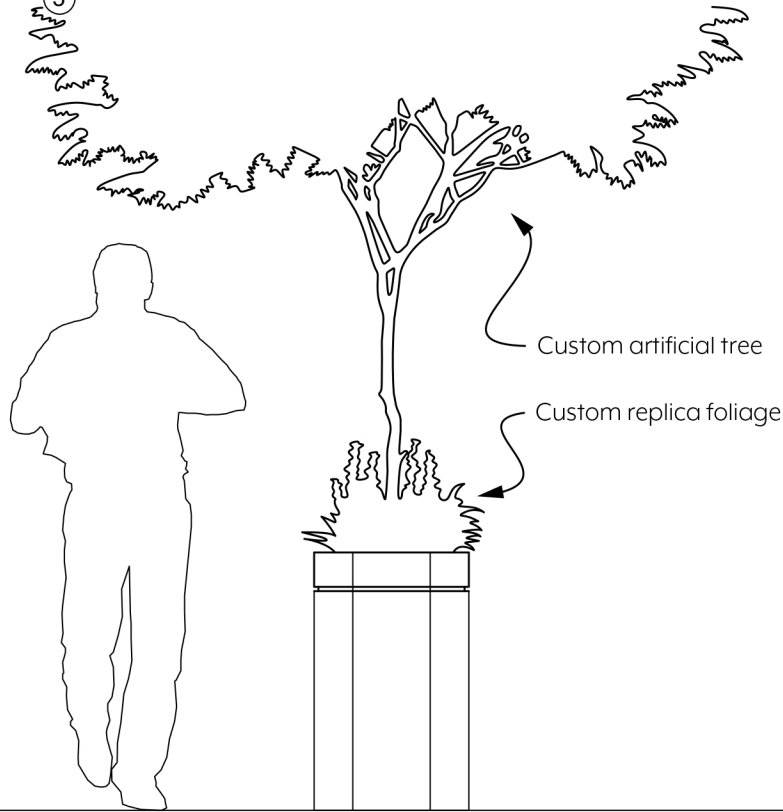

③ TOP VIEW

① FRONT VIEW

Threaded fasteners clamp trunk in place

Polyurethane foam

$\frac{1}{2}$ " acoustic material

$\frac{1}{2}$ " plywood

3" PVC pipe

Ballast

4, 4" rubber locking casters

$\frac{1}{4}$ " clearancer

② SECTION A-1

CUSTOM SIZING AND THICKNESS AVAILABLE  
 CUSTOM COLORS AND DESIGNS AVAILABLE  
 MULTIPLE ATTACHMENT SYSTEM OPPORTUNITIES

PROJECT: TREE PLANTER BOX

SCALED AS NOTED  
 ALL DIMENSIONS  $\pm \frac{1}{16}$

DATE: 07/09/2021  
 PRODUCT ID: BIO-TRB-FS

SHEET  
**1.1**  
 OF 1.1