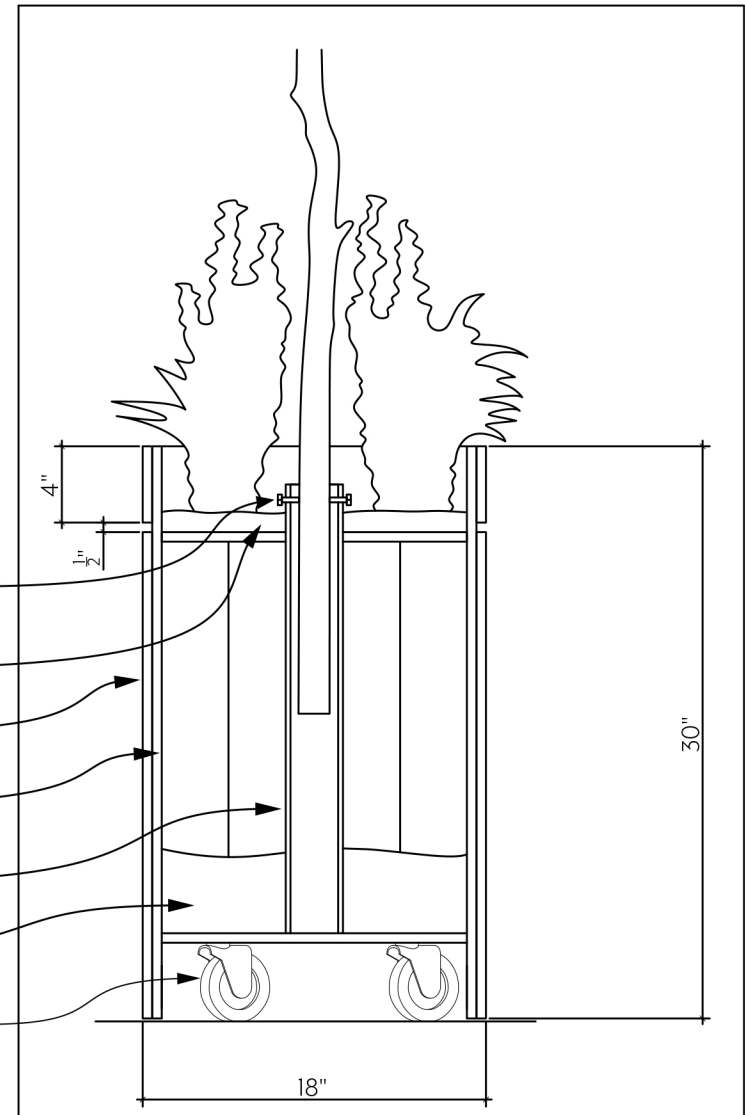

③ TOP VIEW

① FRONT VIEW

Threaded fasteners clamp trunk in place

Polyurethane foam

$\frac{1}{2}$ " acoustic material

$\frac{1}{2}$ " plywood

3" PVC pipe

Ballast

4, 4" rubber locking casters

$\frac{1}{4}$ " clearancer

② SECTION A-1

CUSTOM SIZING AND THICKNESS AVAILABLE  
 CUSTOM COLORS AND DESIGNS AVAILABLE  
 MULTIPLE ATTACHMENT SYSTEM OPPORTUNITIES

PROJECT: TREE PLANTER BOX

SCALED AS NOTED  
 ALL DIMENSIONS  $\pm \frac{1}{16}$

DATE: 07/09/2021  
 PRODUCT ID: BIO-TRB-FS

SHEET  
**1.1**  
 OF 1.1