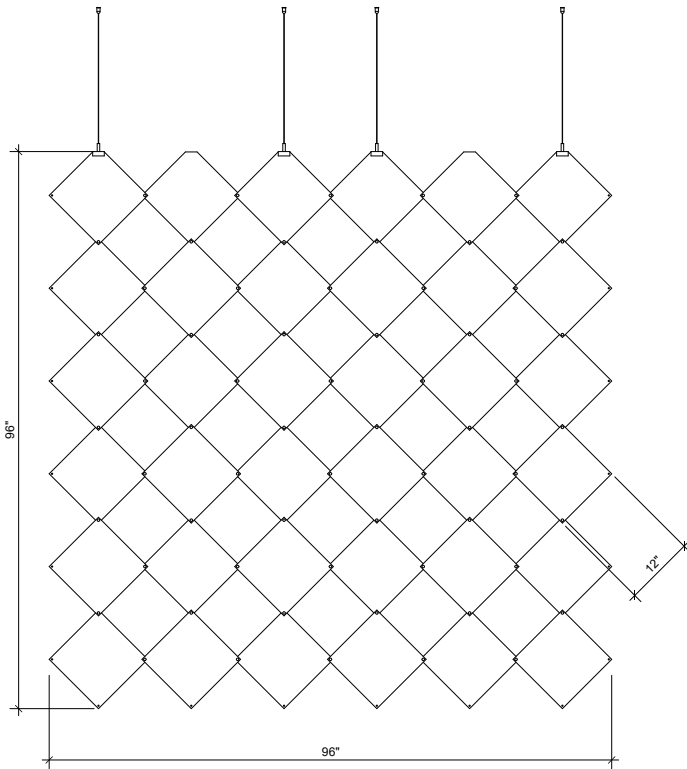

SECTION DIVIDERS 001

ID# DVD-SEC-001

④ TOP VIEW

① FRONT VIEW

② SIDE VIEW

③ PERSPECTIVE VIEW

CUSTOM SIZING AND THICKNESS AVAILABLE
CUSTOM COLORS AND DESIGNS AVAILABLE
MULTIPLE ATTACHMENT SYSTEM OPPORTUNITIES

CSI CREATIVE

PRODUCT: SECTION DIVIDERS 001

SCALED AS NOTED

DATE: 11/10/2021
JOB # :

ALL DIMENSIONS + / - $\frac{1}{16}$

SHEET
1.1
OF 1.1