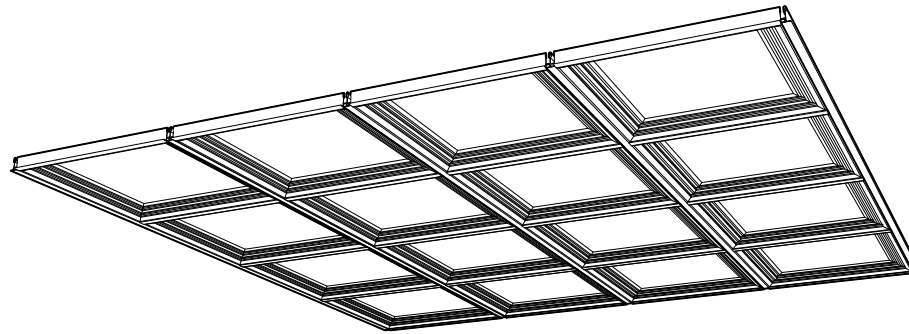

FOLDED GRID 011

ID# GRD-FLD-011

③ PERSPECTIVE VIEW

① BOTTOM FACE

② SIDE VIEW

CUSTOM SIZING AND THICKNESS AVAILABLE
CUSTOM COLORS AND DESIGNS AVAILABLE
MULTIPLE ATTACHMENT SYSTEM OPPORTUNITIES

CSI CREATIVE

PRODUCT:

SCALED AS NOTED

ALL DIMENSIONS + / - $\frac{1}{16}$

DATE: 03/23/22
JOB # :

SHEET
1.1
OF 1.1