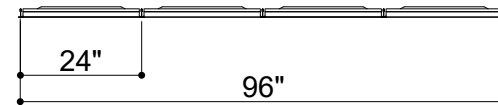

FOLDED GRID 011

ID# GRD-FLD-011

③ PERSPECTIVE VIEW

① BOTTOM FACE

② SIDE VIEW

CUSTOM SIZING AND THICKNESS AVAILABLE
CUSTOM COLORS AND DESIGNS AVAILABLE
MULTIPLE ATTACHMENT SYSTEM OPPORTUNITIES

CSI CREATIVE

PRODUCT:

SCALED AS NOTED

ALL DIMENSIONS + / - $\frac{1}{16}$

DATE: 03/23/22
JOB # :

SHEET
1.1
OF 1.1