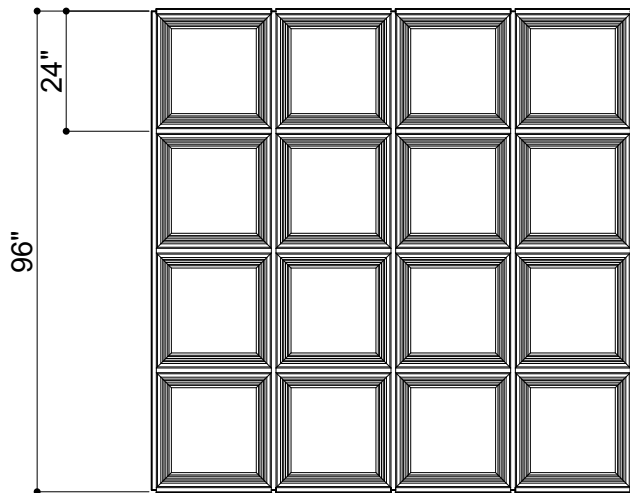

FOLDED GRID 011

ID# GRD-FLD-011

③ PERSPECTIVE VIEW

① BOTTOM FACE

② SIDE VIEW

CUSTOM SIZING AND THICKNESS AVAILABLE
CUSTOM COLORS AND DESIGNS AVAILABLE
MULTIPLE ATTACHMENT SYSTEM OPPORTUNITIES

CSI CREATIVE

PRODUCT:

SCALED AS NOTED

ALL DIMENSIONS + / - $\frac{1}{16}$

DATE: 03/23/22
JOB # :

SHEET
1.1
OF 1.1