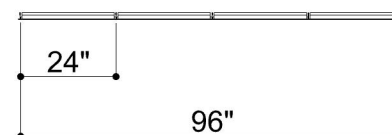

TILE GRID 009

ID# GRD-TLE-009

③ PERSPECTIVE VIEW

① BOTTOM FACE

② SIDE VIEW

CUSTOM SIZING AND THICKNESS AVAILABLE
CUSTOM COLORS AND DESIGNS AVAILABLE
MULTIPLE ATTACHMENT SYSTEM OPPORTUNITIES

CSI CREATIVE

PRODUCT: TILE GRID 009

SCALED AS NOTED

ALL DIMENSIONS + / - $\frac{1}{16}$

DATE: 4/1/2022
JOB # :

SHEET
1.1
OF 1.1