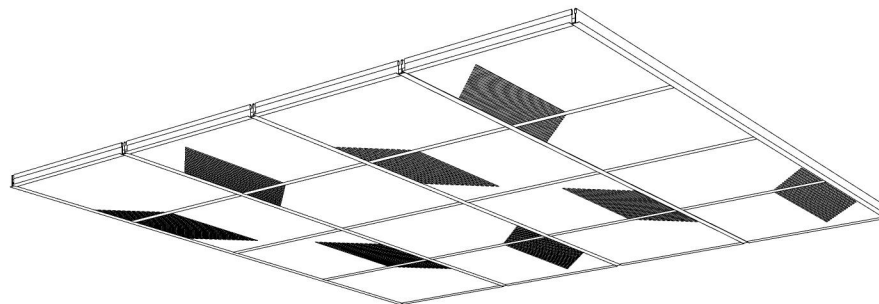

TILE GRID 009

ID# GRD-TLE-009

③ PERSPECTIVE VIEW

① BOTTOM FACE

② SIDE VIEW

CUSTOM SIZING AND THICKNESS AVAILABLE
CUSTOM COLORS AND DESIGNS AVAILABLE
MULTIPLE ATTACHMENT SYSTEM OPPORTUNITIES

CSI CREATIVE

PRODUCT: TILE GRID 009

SCALED AS NOTED

ALL DIMENSIONS + / - $\frac{1}{16}$

DATE: 4/1/2022
JOB # :

SHEET
1.1
OF 1.1