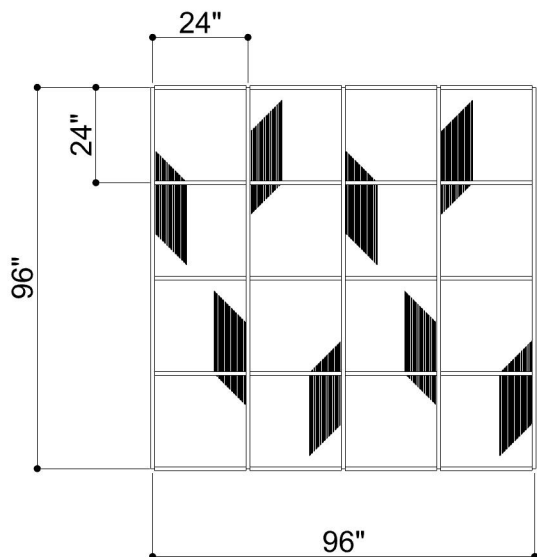

TILE GRID 009

ID# GRD-TLE-009

③ PERSPECTIVE VIEW

① BOTTOM FACE

② SIDE VIEW

CUSTOM SIZING AND THICKNESS AVAILABLE
CUSTOM COLORS AND DESIGNS AVAILABLE
MULTIPLE ATTACHMENT SYSTEM OPPORTUNITIES

CSI CREATIVE

PRODUCT: TILE GRID 009

SCALED AS NOTED

ALL DIMENSIONS + / - $\frac{1}{16}$

DATE: 4/1/2022
JOB # :

SHEET
1.1
OF 1.1