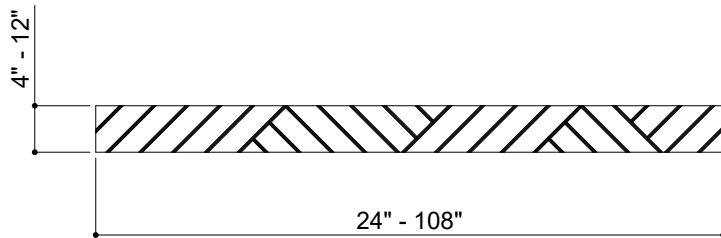

BAFFLES CARVED 001

ID# BFL-CRV-001

① PERSPECTIVE VIEW

② FRONT VIEW

③ SIDE VIEW

CUSTOM SIZING AND THICKNESS AVAILABLE
CUSTOM COLORS AND DESIGNS AVAILABLE
MULTIPLE ATTACHMENT SYSTEM OPPORTUNITIES

CSI CREATIVE

PROJECT:

SCALED AS NOTED
MATERIALS / COLORS

ALL DIMENSIONS + / - $\frac{1}{16}$

DATE:
JOB # :

SHEET
1.1
OF 1.1