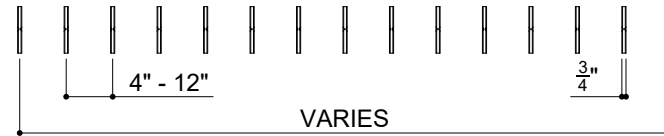

BAFFLES CARVED 001

ID# BFL-CRV-001

① PERSPECTIVE VIEW

② FRONT VIEW

③ SIDE VIEW

CUSTOM SIZING AND THICKNESS AVAILABLE
CUSTOM COLORS AND DESIGNS AVAILABLE
MULTIPLE ATTACHMENT SYSTEM OPPORTUNITIES

CSI CREATIVE

PROJECT:

SCALED AS NOTED
MATERIALS / COLORS

ALL DIMENSIONS + / - $\frac{1}{16}$

DATE:
JOB # :

SHEET
1.1
OF 1.1