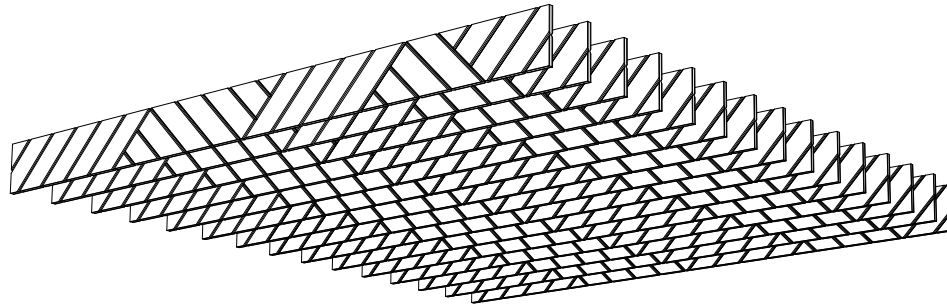

BAFFLES CARVED 001

ID# BFL-CRV-001

① PERSPECTIVE VIEW

② FRONT VIEW

③ SIDE VIEW

CUSTOM SIZING AND THICKNESS AVAILABLE
CUSTOM COLORS AND DESIGNS AVAILABLE
MULTIPLE ATTACHMENT SYSTEM OPPORTUNITIES

CSI CREATIVE

PROJECT:

SCALED AS NOTED
MATERIALS / COLORS

ALL DIMENSIONS + / - $\frac{1}{16}$

DATE:
JOB # :

SHEET
1.1
OF 1.1