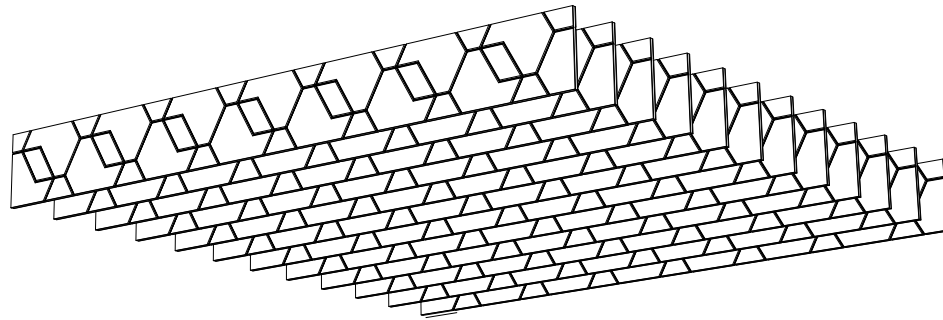

CARVED BAFFLES 002

ID# BFL-CRV-002

③ PERSPECTIVE VIEW

① FRONT VIEW

② SIDE VIEW

CUSTOM SIZING AND THICKNESS AVAILABLE
CUSTOM COLORS AND DESIGNS AVAILABLE
MULTIPLE ATTACHMENT SYSTEM OPPORTUNITIES

CSI CREATIVE

PRODUCT: CARVED BAFFLES 002

SCALED AS NOTED

DATE: 09/21/2021

ALL DIMENSIONS + / - $\frac{1}{16}$

SHEET
1.1
OF 1.1