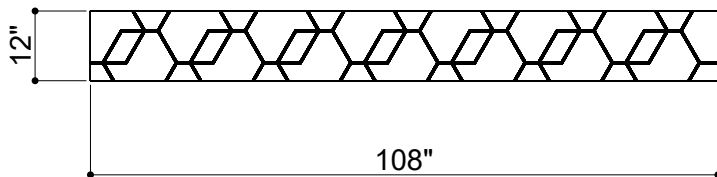

CARVED BAFFLES 002

ID# BFL-CRV-002

③ PERSPECTIVE VIEW

① FRONT VIEW

② SIDE VIEW

CUSTOM SIZING AND THICKNESS AVAILABLE
CUSTOM COLORS AND DESIGNS AVAILABLE
MULTIPLE ATTACHMENT SYSTEM OPPORTUNITIES

CSI CREATIVE

PRODUCT: CARVED BAFFLES 002

SCALED AS NOTED

DATE: 09/21/2021

ALL DIMENSIONS + / - $\frac{1}{16}$

SHEET
1.1
OF 1.1