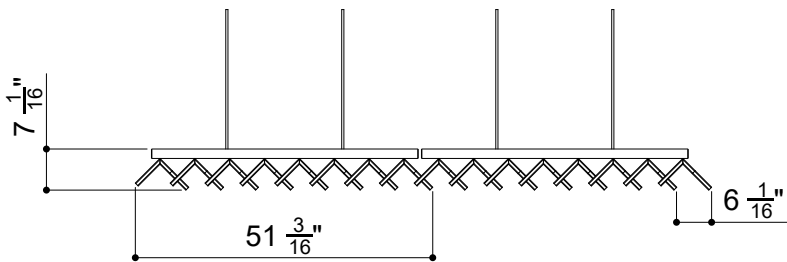

# BAFFLES FACETED 002

ID# BFL-FCT-002

③ PERSPECTIVE VIEW

① FRONT VIEW

② SIDE VIEW

CUSTOM SIZING AND THICKNESS AVAILABLE  
CUSTOM COLORS AND DESIGNS AVAILABLE  
MULTIPLE ATTACHMENT SYSTEM OPPORTUNITIES

CSI CREATIVE

PRODUCT: BAFFLES FACETED 002

SCALED AS NOTED

ALL DIMENSIONS + / -  $\frac{1}{16}$

DATE: 10/5/2021  
JOB # :

SHEET  
**1.1**  
OF 1.1