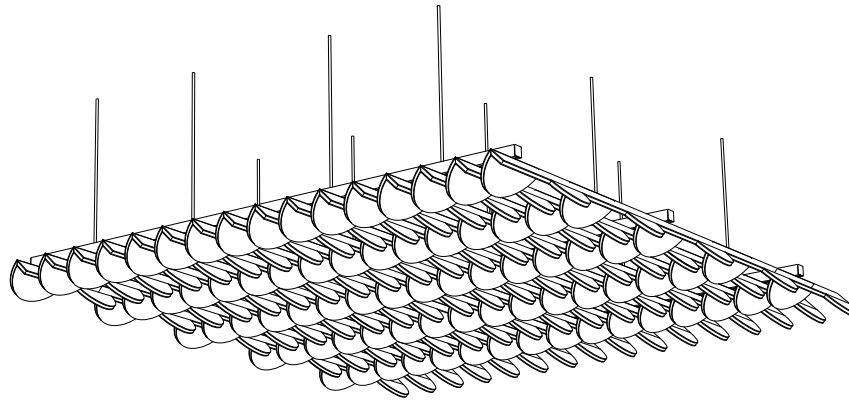

# BAFFLES FACETED 002

ID# BFL-FCT-002

③ PERSPECTIVE VIEW

① FRONT VIEW

② SIDE VIEW

CUSTOM SIZING AND THICKNESS AVAILABLE  
CUSTOM COLORS AND DESIGNS AVAILABLE  
MULTIPLE ATTACHMENT SYSTEM OPPORTUNITIES

CSI CREATIVE

PRODUCT: BAFFLES FACETED 002

SCALED AS NOTED

ALL DIMENSIONS + / -  $\frac{1}{16}$

DATE: 10/5/2021  
JOB # :

SHEET  
**1.1**  
OF 1.1