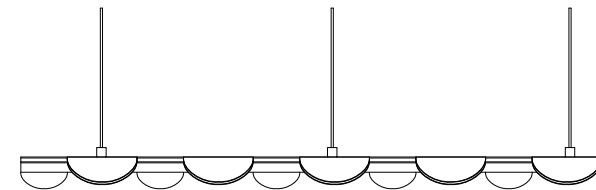

# BAFFLES FACETED 002

ID# BFL-FCT-002

③ PERSPECTIVE VIEW

① FRONT VIEW

② SIDE VIEW

CUSTOM SIZING AND THICKNESS AVAILABLE  
CUSTOM COLORS AND DESIGNS AVAILABLE  
MULTIPLE ATTACHMENT SYSTEM OPPORTUNITIES

CSI CREATIVE

PRODUCT: BAFFLES FACETED 002

SCALED AS NOTED

ALL DIMENSIONS + / -  $\frac{1}{16}$

DATE: 10/5/2021  
JOB # :

SHEET  
**1.1**  
OF 1.1