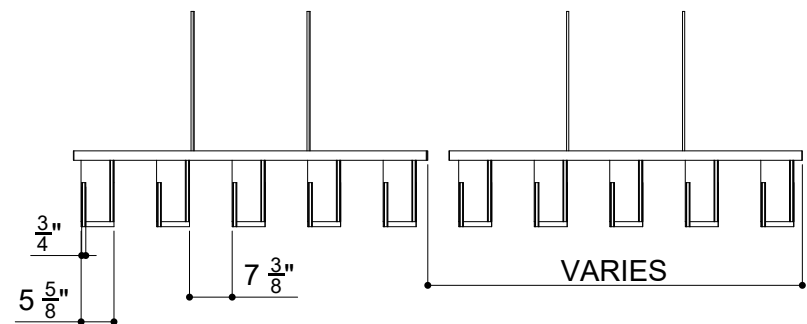

BAFFLES FACETED 004

ID# BFL-FCT-004

③ PERSPECTIVE VIEW

① FRONT VIEW

② SIDE VIEW

CUSTOM SIZING AND THICKNESS AVAILABLE
CUSTOM COLORS AND DESIGNS AVAILABLE
MULTIPLE ATTACHMENT SYSTEM OPPORTUNITIES

CSI CREATIVE

PRODUCT: BAFFLES FACETED 004

SCALED AS NOTED

ALL DIMENSIONS + / - $\frac{1}{16}$

DATE: 10/5/2021
JOB # :

SHEET
1.1
OF 1.1