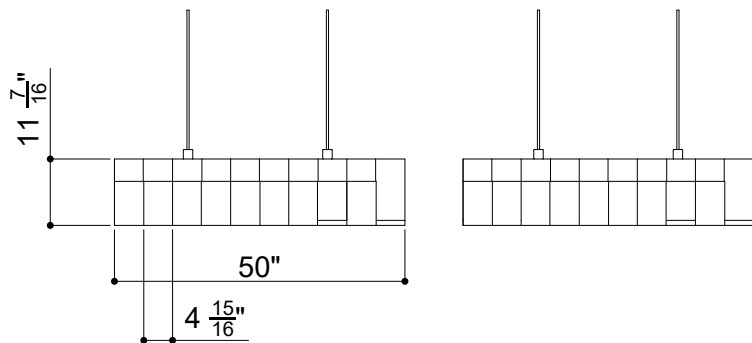

BAFFLES FACETED 004

ID# BFL-FCT-004

③ PERSPECTIVE VIEW

① FRONT VIEW

② SIDE VIEW

CUSTOM SIZING AND THICKNESS AVAILABLE
CUSTOM COLORS AND DESIGNS AVAILABLE
MULTIPLE ATTACHMENT SYSTEM OPPORTUNITIES

CSI CREATIVE

PRODUCT: BAFFLES FACETED 004

SCALED AS NOTED

ALL DIMENSIONS + / - $\frac{1}{16}$

DATE: 10/5/2021
JOB # :

SHEET
1.1
OF 1.1