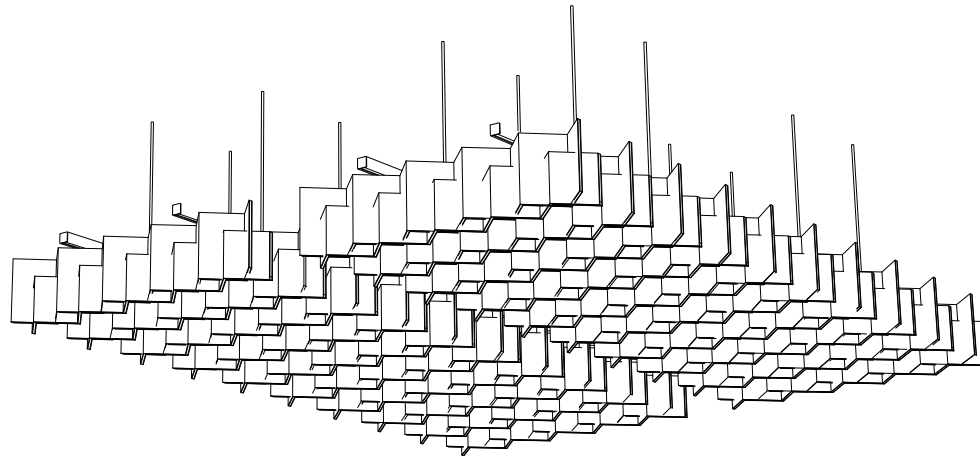

BAFFLES FACETED 004

ID# BFL-FCT-004

③ PERSPECTIVE VIEW

① FRONT VIEW

② SIDE VIEW

CUSTOM SIZING AND THICKNESS AVAILABLE
CUSTOM COLORS AND DESIGNS AVAILABLE
MULTIPLE ATTACHMENT SYSTEM OPPORTUNITIES

CSI CREATIVE

PRODUCT: BAFFLES FACETED 004

SCALED AS NOTED

ALL DIMENSIONS + / - $\frac{1}{16}$

DATE: 10/5/2021
JOB # :

SHEET
1.1
OF 1.1