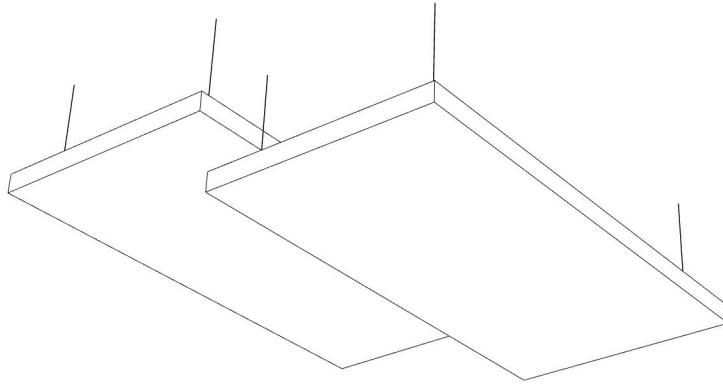

PROFILE FRAMED CLOUDS 001

ID# CLD-FRM-001

③ PERSPECTIVE VIEW

① FRONT VIEW

② BOTTOM VIEW

CUSTOM SIZING AND THICKNESS AVAILABLE
CUSTOM COLORS AND DESIGNS AVAILABLE
MULTIPLE ATTACHMENT SYSTEM OPPORTUNITIES

CSI CREATIVE

PRODUCT: PROFILE FRAMED CLOUDS 001

SCALED AS NOTED

ALL DIMENSIONS + / - $\frac{1}{16}$

DATE: 04/14/2022
JOB # :

SHEET
1.1
OF 1.1