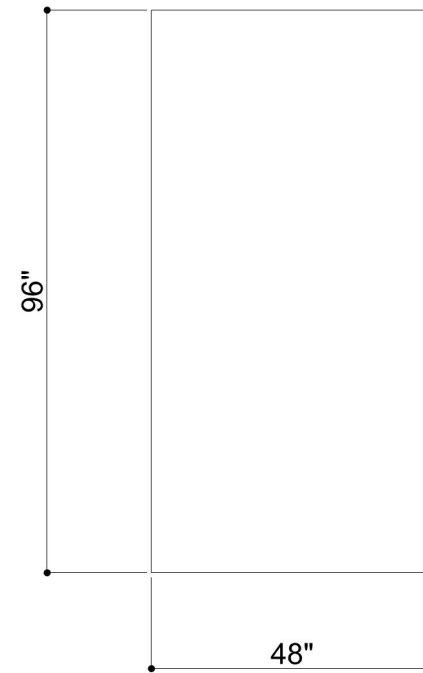

PROFILE FRAMED CLOUDS 001

ID# CLD-FRM-001

③ PERSPECTIVE VIEW

① FRONT VIEW

② BOTTOM VIEW

CUSTOM SIZING AND THICKNESS AVAILABLE
CUSTOM COLORS AND DESIGNS AVAILABLE
MULTIPLE ATTACHMENT SYSTEM OPPORTUNITIES

CSI CREATIVE

PRODUCT: PROFILE FRAMED CLOUDS 001

SCALED AS NOTED

ALL DIMENSIONS + / - $\frac{1}{16}$

DATE: 04/14/2022
JOB # :

SHEET
1.1
OF 1.1