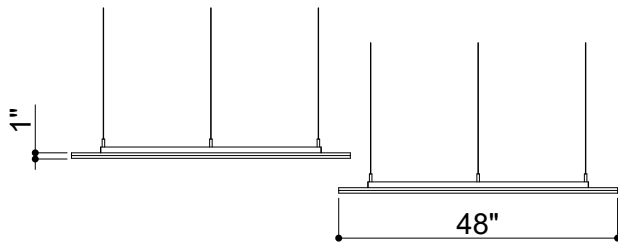

STACKED CLOUDS 001.1

ID# CLD-STK-001.1

Depiction shows "Trim" replica ThermoLeaf® greenery.

For specific "Trim" greenery information, see the product guide provided at csiposhfelt.com.

③ PERSPECTIVE VIEW

① FRONT VIEW

② TOP VIEW

CUSTOM SIZING AND THICKNESS AVAILABLE
CUSTOM COLORS AND DESIGNS AVAILABLE
MULTIPLE ATTACHMENT SYSTEM OPPORTUNITIES

CSI CREATIVE

PRODUCT: STACKED CLOUDS 001.1

SCALED AS NOTED

ALL DIMENSIONS + / - $\frac{1}{16}$