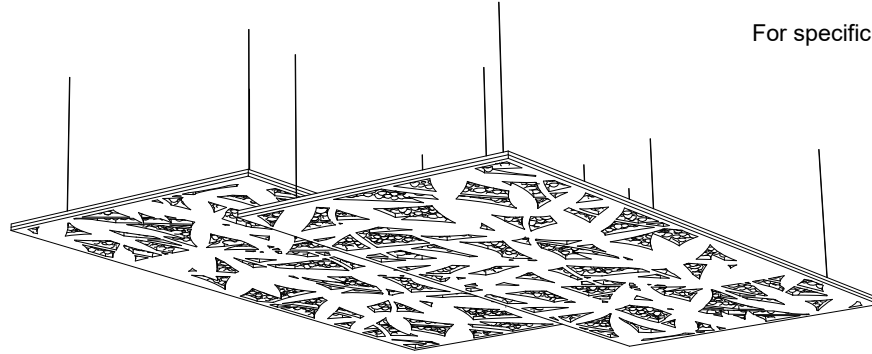

STACKED CLOUDS 001.1

ID# CLD-STK-001.1

Depiction shows "Trim" replica ThermoLeaf® greenery.

For specific "Trim" greenery information, see the product guide provided at csiposhfelt.com.

③ PERSPECTIVE VIEW

① FRONT VIEW

② TOP VIEW

CUSTOM SIZING AND THICKNESS AVAILABLE
CUSTOM COLORS AND DESIGNS AVAILABLE
MULTIPLE ATTACHMENT SYSTEM OPPORTUNITIES

CSI CREATIVE

PRODUCT: STACKED CLOUDS 001.1

SCALED AS NOTED

ALL DIMENSIONS + / - $\frac{1}{16}$