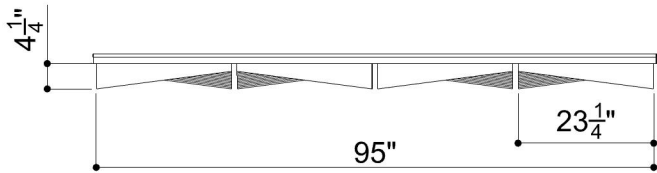

BLADE GRID 007

ID# GRD-BLD-007

③ PERSPECTIVE VIEW

① FRONT VIEW

② SIDE VIEW

CUSTOM SIZING AND THICKNESS AVAILABLE
CUSTOM COLORS AND DESIGNS AVAILABLE
MULTIPLE ATTACHMENT SYSTEM OPPORTUNITIES

CSI CREATIVE

PRODUCT: BLADE GRID 007

SCALED AS NOTED

ALL DIMENSIONS + / - $\frac{1}{16}$

DATE: 3/31/2022
JOB # :

SHEET
1.1
OF 1.1