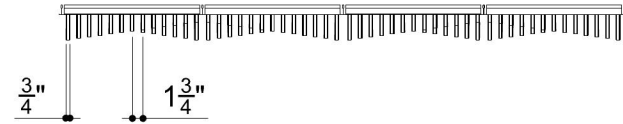

BLADE GRID 007

ID# GRD-BLD-007

③ PERSPECTIVE VIEW

① FRONT VIEW

② SIDE VIEW

CUSTOM SIZING AND THICKNESS AVAILABLE
CUSTOM COLORS AND DESIGNS AVAILABLE
MULTIPLE ATTACHMENT SYSTEM OPPORTUNITIES

CSI CREATIVE

PRODUCT: BLADE GRID 007

SCALED AS NOTED

ALL DIMENSIONS + / - $\frac{1}{16}$

DATE: 3/31/2022
JOB # :

SHEET
1.1
OF 1.1