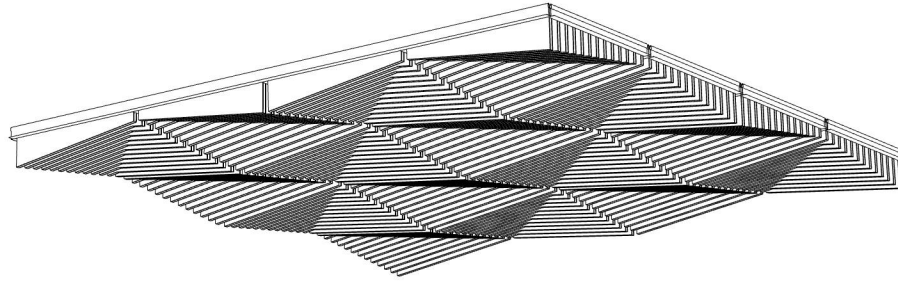

BLADE GRID 007

ID# GRD-BLD-007

③ PERSPECTIVE VIEW

① FRONT VIEW

② SIDE VIEW

CUSTOM SIZING AND THICKNESS AVAILABLE
CUSTOM COLORS AND DESIGNS AVAILABLE
MULTIPLE ATTACHMENT SYSTEM OPPORTUNITIES

CSI CREATIVE

PRODUCT: BLADE GRID 007

SCALED AS NOTED

ALL DIMENSIONS + / - $\frac{1}{16}$

DATE: 3/31/2022
JOB # :

SHEET
1.1
OF 1.1