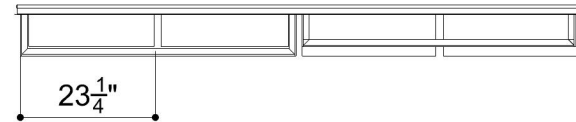

# FOLDED GRID 002

ID# GRD-FLD-002

③ PERSPECTIVE VIEW

① FRONT VIEW

② SIDE VIEW

CUSTOM SIZING AND THICKNESS AVAILABLE  
CUSTOM COLORS AND DESIGNS AVAILABLE  
MULTIPLE ATTACHMENT SYSTEM OPPORTUNITIES

CSI CREATIVE

PRODUCT: FOLDED GRID 002

SCALED AS NOTED

ALL DIMENSIONS + / -  $\frac{1}{16}$

DATE: 04/15/2022  
JOB # :

SHEET  
**1.1**  
OF 1.1