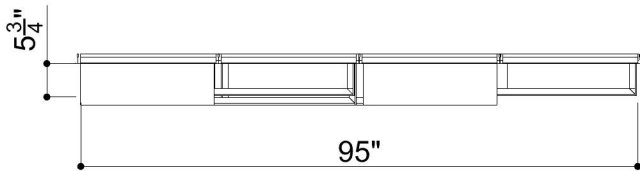

# FOLDED GRID 002

ID# GRD-FLD-002

③ PERSPECTIVE VIEW

① FRONT VIEW

② SIDE VIEW

CUSTOM SIZING AND THICKNESS AVAILABLE  
CUSTOM COLORS AND DESIGNS AVAILABLE  
MULTIPLE ATTACHMENT SYSTEM OPPORTUNITIES

CSI CREATIVE

PRODUCT: FOLDED GRID 002

SCALED AS NOTED

ALL DIMENSIONS + / -  $\frac{1}{16}$

DATE: 04/15/2022  
JOB # :

SHEET  
**1.1**  
OF 1.1