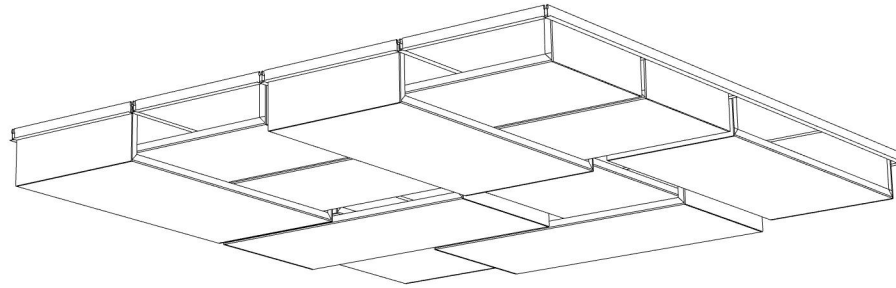

# FOLDED GRID 002

ID# GRD-FLD-002

③ PERSPECTIVE VIEW

① FRONT VIEW

② SIDE VIEW

CUSTOM SIZING AND THICKNESS AVAILABLE  
CUSTOM COLORS AND DESIGNS AVAILABLE  
MULTIPLE ATTACHMENT SYSTEM OPPORTUNITIES

CSI CREATIVE

PRODUCT: FOLDED GRID 002

SCALED AS NOTED

ALL DIMENSIONS + / -  $\frac{1}{16}$

DATE: 04/15/2022  
JOB # :

SHEET  
**1.1**  
OF 1.1