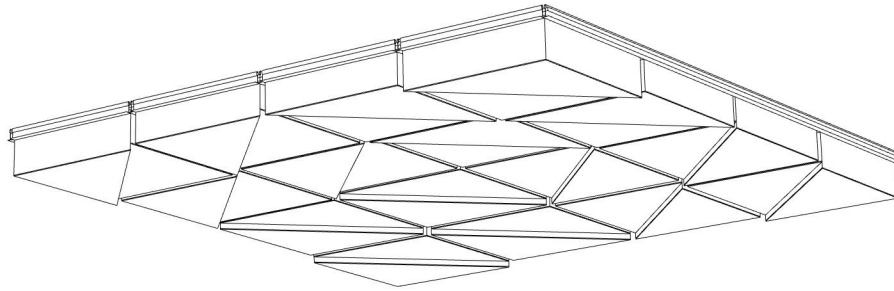

# FOLDED GRID 003

ID# GRD-FLD-003

③ PERSPECTIVE VIEW

① FRONT VIEW

② SIDE VIEW

CUSTOM SIZING AND THICKNESS AVAILABLE  
CUSTOM COLORS AND DESIGNS AVAILABLE  
MULTIPLE ATTACHMENT SYSTEM OPPORTUNITIES

CSI CREATIVE

PRODUCT: FOLDED GRID 003

SCALED AS NOTED

ALL DIMENSIONS + / -  $\frac{1}{16}$

DATE: 04/15/2022  
JOB # :

SHEET  
**1.1**  
OF 1.1