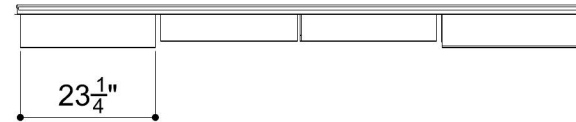

# FOLDED GRID 003

ID# GRD-FLD-003

③ PERSPECTIVE VIEW

① FRONT VIEW

② SIDE VIEW

CUSTOM SIZING AND THICKNESS AVAILABLE  
CUSTOM COLORS AND DESIGNS AVAILABLE  
MULTIPLE ATTACHMENT SYSTEM OPPORTUNITIES

CSI CREATIVE

PRODUCT: FOLDED GRID 003

SCALED AS NOTED

ALL DIMENSIONS + / -  $\frac{1}{16}$

DATE: 04/15/2022  
JOB # :

SHEET  
**1.1**  
OF 1.1