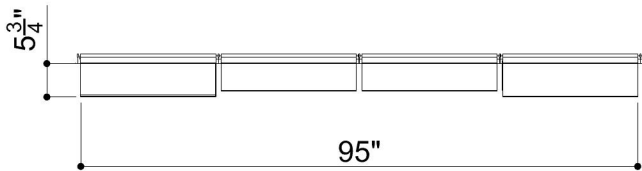

# FOLDED GRID 003

ID# GRD-FLD-003

③ PERSPECTIVE VIEW

① FRONT VIEW

② SIDE VIEW

CUSTOM SIZING AND THICKNESS AVAILABLE  
CUSTOM COLORS AND DESIGNS AVAILABLE  
MULTIPLE ATTACHMENT SYSTEM OPPORTUNITIES

CSI CREATIVE

PRODUCT: FOLDED GRID 003

SCALED AS NOTED

ALL DIMENSIONS + / -  $\frac{1}{16}$

DATE: 04/15/2022  
JOB # :

SHEET  
**1.1**  
OF 1.1