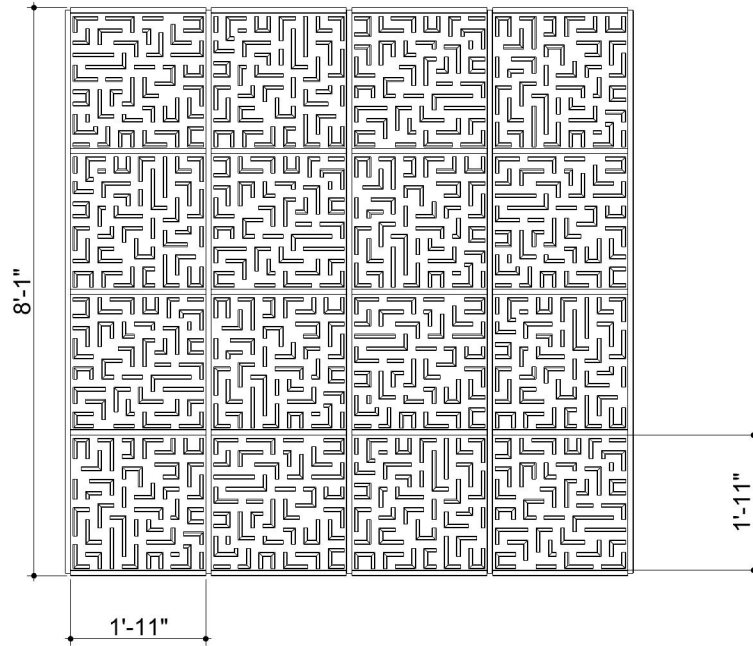

FOLDED PLUG GRID 002

GRD-FPG-002

① BOTTOM FACE

④ PERSPECTIVE VIEW

② FRONT VIEW

③ SIDE VIEW

CUSTOM SIZING AND THICKNESS AVAILABLE
CUSTOM COLORS AND DESIGNS AVAILABLE
MULTIPLE ATTACHMENT SYSTEM OPPORTUNITIES

CSI CREATIVE

PRODUCT: FOLDED PLUG GRID 002

SCALED AS NOTED

DATE: 3/25/2022

ALL DIMENSIONS + / - $\frac{1}{16}$

SHEET
1.1
OF 1.1