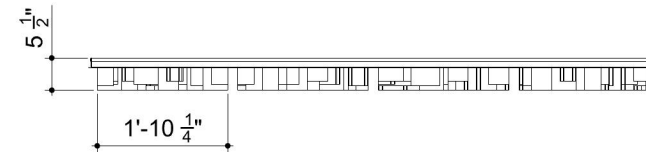

FOLDED PLUG GRID 002

GRD-FPG-002

① BOTTOM FACE

④ PERSPECTIVE VIEW

② FRONT VIEW

③ SIDE VIEW

CUSTOM SIZING AND THICKNESS AVAILABLE
CUSTOM COLORS AND DESIGNS AVAILABLE
MULTIPLE ATTACHMENT SYSTEM OPPORTUNITIES

CSI CREATIVE

PRODUCT: FOLDED PLUG GRID 002

SCALED AS NOTED

DATE: 3/25/2022

ALL DIMENSIONS + / - $\frac{1}{16}$

SHEET
1.1
OF 1.1