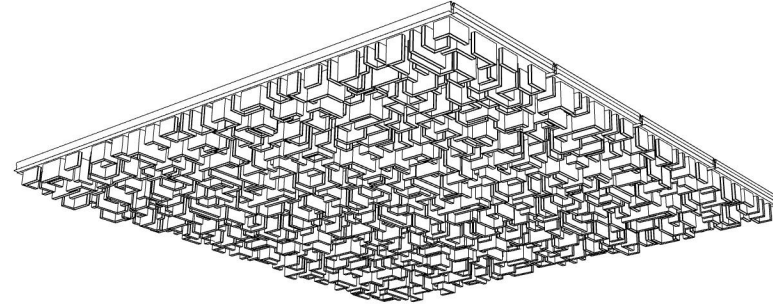

FOLDED PLUG GRID 002

GRD-FPG-002

① BOTTOM FACE

④ PERSPECTIVE VIEW

② FRONT VIEW

③ SIDE VIEW

CUSTOM SIZING AND THICKNESS AVAILABLE
CUSTOM COLORS AND DESIGNS AVAILABLE
MULTIPLE ATTACHMENT SYSTEM OPPORTUNITIES

CSI CREATIVE

PRODUCT: FOLDED PLUG GRID 002

SCALED AS NOTED

DATE: 3/25/2022

ALL DIMENSIONS + / - $\frac{1}{16}$

SHEET
1.1
OF 1.1