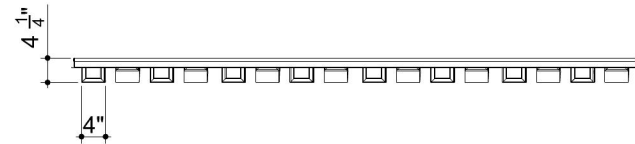

# FOLDED PLUG GRID 005

GRD-FPG-005

① BOTTOM FACE

④ PERSPECTIVE VIEW

② FRONT VIEW

③ SIDE VIEW

CUSTOM SIZING AND THICKNESS AVAILABLE  
CUSTOM COLORS AND DESIGNS AVAILABLE  
MULTIPLE ATTACHMENT SYSTEM OPPORTUNITIES

CSI CREATIVE

PRODUCT: FOLDED PLUG GRID 005

SCALED AS NOTED

DATE: 10/27/2021

ALL DIMENSIONS + / -  $\frac{1}{16}$

SHEET  
**1.1**  
OF 1.1