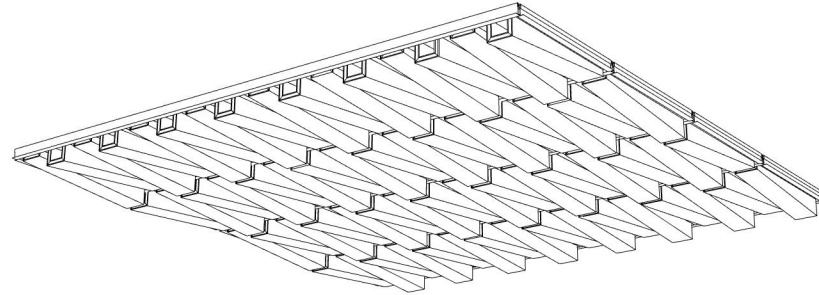

# FOLDED PLUG GRID 005

GRD-FPG-005

① BOTTOM FACE

④ PERSPECTIVE VIEW

② FRONT VIEW

③ SIDE VIEW

CUSTOM SIZING AND THICKNESS AVAILABLE  
CUSTOM COLORS AND DESIGNS AVAILABLE  
MULTIPLE ATTACHMENT SYSTEM OPPORTUNITIES

CSI CREATIVE

PRODUCT: FOLDED PLUG GRID 005

SCALED AS NOTED

DATE: 10/27/2021

ALL DIMENSIONS + / -  $\frac{1}{16}$

SHEET  
**1.1**  
OF 1.1