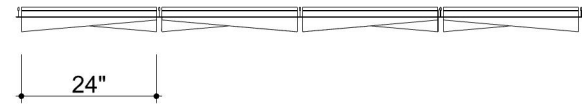

# FOLDED PLUG GRID 005

GRD-FPG-005

① BOTTOM FACE

④ PERSPECTIVE VIEW

② FRONT VIEW

③ SIDE VIEW

CUSTOM SIZING AND THICKNESS AVAILABLE  
CUSTOM COLORS AND DESIGNS AVAILABLE  
MULTIPLE ATTACHMENT SYSTEM OPPORTUNITIES

CSI CREATIVE

PRODUCT: FOLDED PLUG GRID 005

SCALED AS NOTED

DATE: 10/27/2021

ALL DIMENSIONS + / -  $\frac{1}{16}$

SHEET  
**1.1**  
OF 1.1