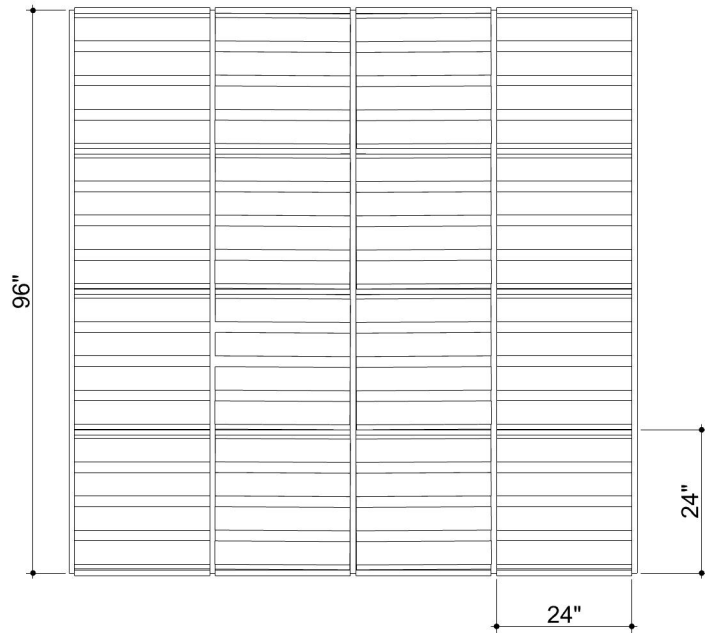

# FOLDED PLUG GRID 005

GRD-FPG-005

① BOTTOM FACE

④ PERSPECTIVE VIEW

② FRONT VIEW

③ SIDE VIEW

CUSTOM SIZING AND THICKNESS AVAILABLE  
CUSTOM COLORS AND DESIGNS AVAILABLE  
MULTIPLE ATTACHMENT SYSTEM OPPORTUNITIES

CSI CREATIVE

PRODUCT: FOLDED PLUG GRID 005

SCALED AS NOTED

DATE: 10/27/2021

ALL DIMENSIONS + / -  $\frac{1}{16}$

SHEET  
**1.1**  
OF 1.1