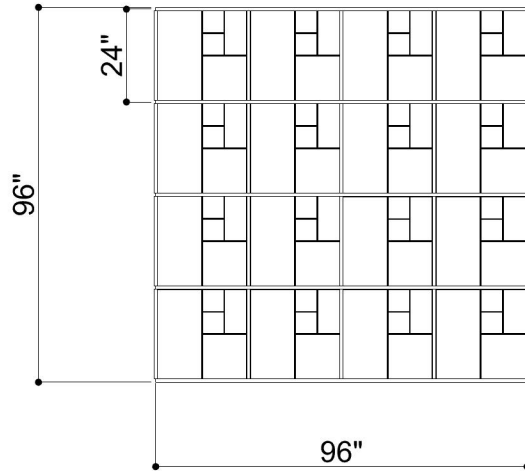

TILE GRID 002

ID# GRD-TLE-002

③ PERSPECTIVE VIEW

① BOTTOM FACE

② SIDE VIEW

CUSTOM SIZING AND THICKNESS AVAILABLE
CUSTOM COLORS AND DESIGNS AVAILABLE
MULTIPLE ATTACHMENT SYSTEM OPPORTUNITIES

CSI CREATIVE

PRODUCT: TILE GRID 002

SCALED AS NOTED

ALL DIMENSIONS + / - $\frac{1}{16}$

DATE: 3/31/2022
JOB # :

SHEET
1.1
OF 1.1