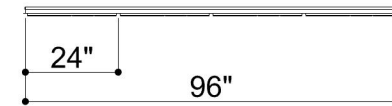

TILE GRID 002

ID# GRD-TLE-002

③ PERSPECTIVE VIEW

① BOTTOM FACE

② SIDE VIEW

CUSTOM SIZING AND THICKNESS AVAILABLE
CUSTOM COLORS AND DESIGNS AVAILABLE
MULTIPLE ATTACHMENT SYSTEM OPPORTUNITIES

CSI CREATIVE

PRODUCT: TILE GRID 002