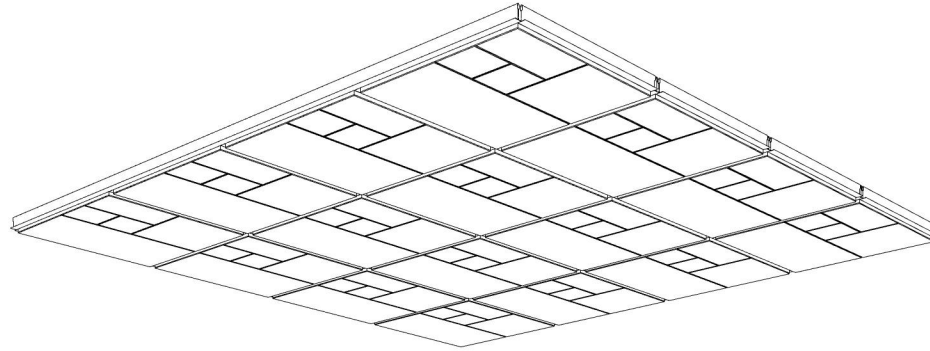

TILE GRID 002

ID# GRD-TLE-002

③ PERSPECTIVE VIEW

① BOTTOM FACE

② SIDE VIEW

CUSTOM SIZING AND THICKNESS AVAILABLE
CUSTOM COLORS AND DESIGNS AVAILABLE
MULTIPLE ATTACHMENT SYSTEM OPPORTUNITIES

CSI CREATIVE

PRODUCT: TILE GRID 002

SCALED AS NOTED

ALL DIMENSIONS + / - $\frac{1}{16}$

DATE: 3/31/2022
JOB # :

SHEET
1.1
OF 1.1