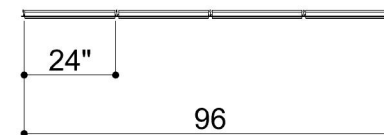

# TILE GRID 004

ID# GRD-TLE-004

③ PERSPECTIVE VIEW

① BOTTOM FACE

② SIDE VIEW

CUSTOM SIZING AND THICKNESS AVAILABLE  
CUSTOM COLORS AND DESIGNS AVAILABLE  
MULTIPLE ATTACHMENT SYSTEM OPPORTUNITIES

CSI CREATIVE

PRODUCT: TILE GRID 004

SCALED AS NOTED

ALL DIMENSIONS + / -  $\frac{1}{16}$

DATE: 4/1/2022  
JOB # :

SHEET  
**1.1**  
OF 1.1