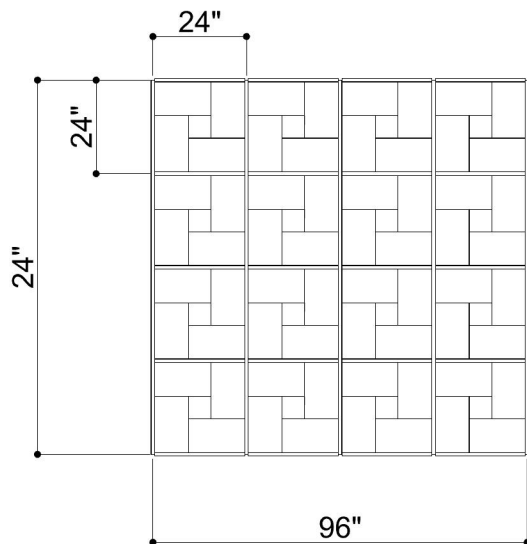

# TILE GRID 004

ID# GRD-TLE-004

③ PERSPECTIVE VIEW

① BOTTOM FACE

② SIDE VIEW

CUSTOM SIZING AND THICKNESS AVAILABLE  
CUSTOM COLORS AND DESIGNS AVAILABLE  
MULTIPLE ATTACHMENT SYSTEM OPPORTUNITIES

CSI CREATIVE

PRODUCT: TILE GRID 004

SCALED AS NOTED

ALL DIMENSIONS + / -  $\frac{1}{16}$

DATE: 4/1/2022  
JOB # :

SHEET  
**1.1**  
OF 1.1