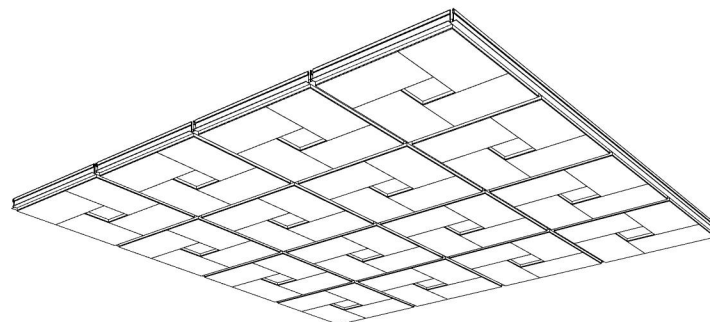

# TILE GRID 004

ID# GRD-TLE-004

③ PERSPECTIVE VIEW

① BOTTOM FACE

② SIDE VIEW

CUSTOM SIZING AND THICKNESS AVAILABLE  
CUSTOM COLORS AND DESIGNS AVAILABLE  
MULTIPLE ATTACHMENT SYSTEM OPPORTUNITIES

CSI CREATIVE

PRODUCT: TILE GRID 004

SCALED AS NOTED

ALL DIMENSIONS + / -  $\frac{1}{16}$

DATE: 4/1/2022  
JOB # :

SHEET  
**1.1**  
OF 1.1