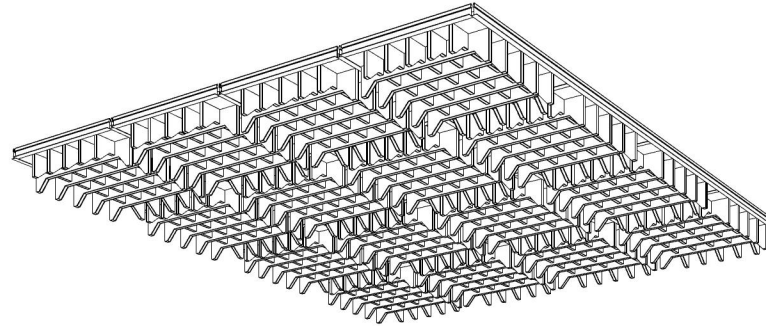

WAFFLE GRID 003

ID# GRD-WFL-003

③ PERSPECTIVE VIEW

① BOTTOM FACE

② SIDE VIEW

CUSTOM SIZING AND THICKNESS AVAILABLE
CUSTOM COLORS AND DESIGNS AVAILABLE
MULTIPLE ATTACHMENT SYSTEM OPPORTUNITIES

CSI CREATIVE

PRODUCT: WAFFLE GRID 003

SCALED AS NOTED

ALL DIMENSIONS + / - $\frac{1}{16}$

DATE: 3/31/2022
JOB # :

SHEET
1.1
OF 1.1