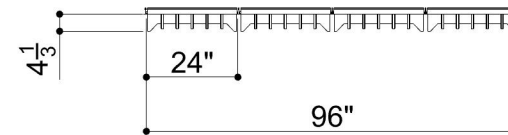

WAFFLE GRID 003

ID# GRD-WFL-003

③ PERSPECTIVE VIEW

① BOTTOM FACE

② SIDE VIEW

CUSTOM SIZING AND THICKNESS AVAILABLE
CUSTOM COLORS AND DESIGNS AVAILABLE
MULTIPLE ATTACHMENT SYSTEM OPPORTUNITIES

CSI CREATIVE

PRODUCT: WAFFLE GRID 003

SCALED AS NOTED

ALL DIMENSIONS + / - $\frac{1}{16}$

DATE: 3/31/2022
JOB # :

SHEET
1.1
OF 1.1