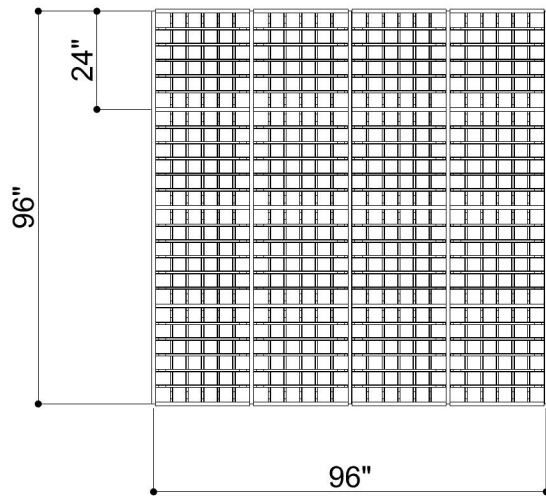

WAFFLE GRID 003

ID# GRD-WFL-003

③ PERSPECTIVE VIEW

① BOTTOM FACE

② SIDE VIEW

CUSTOM SIZING AND THICKNESS AVAILABLE
CUSTOM COLORS AND DESIGNS AVAILABLE
MULTIPLE ATTACHMENT SYSTEM OPPORTUNITIES

CSI CREATIVE

PRODUCT: WAFFLE GRID 003

SCALED AS NOTED

ALL DIMENSIONS + / - $\frac{1}{16}$

DATE: 3/31/2022
JOB # :

SHEET
1.1
OF 1.1