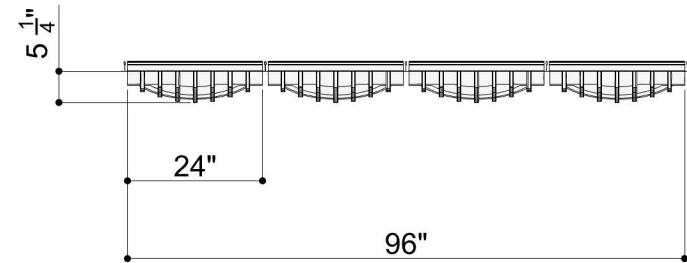

# WAFFLE GRID 004

ID# GRD-WFL-004

③ PERSPECTIVE VIEW

① BOTTOM FACE

② SIDE VIEW

CUSTOM SIZING AND THICKNESS AVAILABLE  
CUSTOM COLORS AND DESIGNS AVAILABLE  
MULTIPLE ATTACHMENT SYSTEM OPPORTUNITIES

CSI CREATIVE

PRODUCT: WAFFLE GRID 004

SCALED AS NOTED

ALL DIMENSIONS + / -  $\frac{1}{16}$

DATE: 3/31/2022  
JOB # :

SHEET  
**1.1**  
OF 1.1