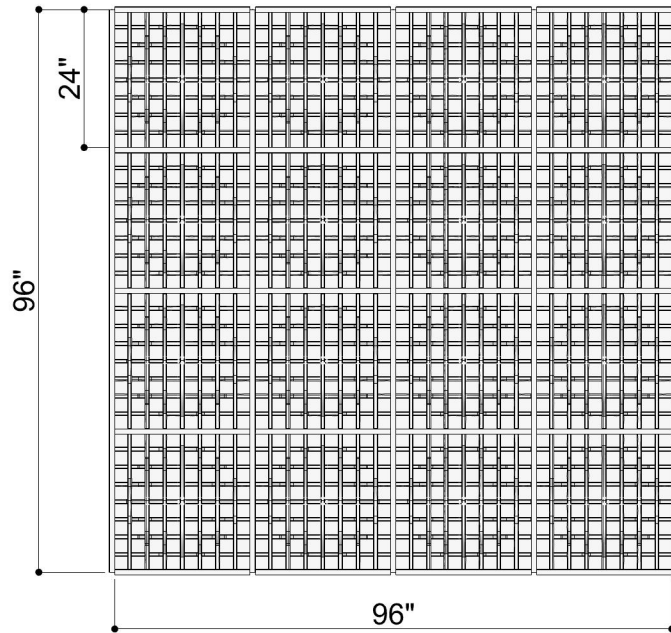

# WAFFLE GRID 004

ID# GRD-WFL-004

③ PERSPECTIVE VIEW

① BOTTOM FACE

② SIDE VIEW

CUSTOM SIZING AND THICKNESS AVAILABLE  
CUSTOM COLORS AND DESIGNS AVAILABLE  
MULTIPLE ATTACHMENT SYSTEM OPPORTUNITIES

CSI CREATIVE

PRODUCT: WAFFLE GRID 004

SCALED AS NOTED

ALL DIMENSIONS + / -  $\frac{1}{16}$

DATE: 3/31/2022  
JOB # :

SHEET  
**1.1**  
OF 1.1