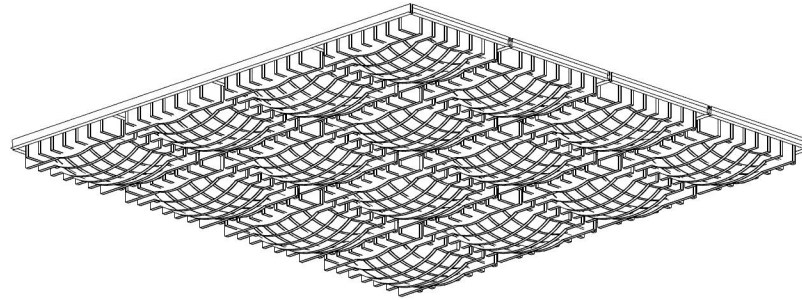

# WAFFLE GRID 004

ID# GRD-WFL-004

③ PERSPECTIVE VIEW

① BOTTOM FACE

② SIDE VIEW

CUSTOM SIZING AND THICKNESS AVAILABLE  
CUSTOM COLORS AND DESIGNS AVAILABLE  
MULTIPLE ATTACHMENT SYSTEM OPPORTUNITIES

CSI CREATIVE

PRODUCT: WAFFLE GRID 004

SCALED AS NOTED

ALL DIMENSIONS + / -  $\frac{1}{16}$

DATE: 3/31/2022  
JOB # :

SHEET  
**1.1**  
OF 1.1