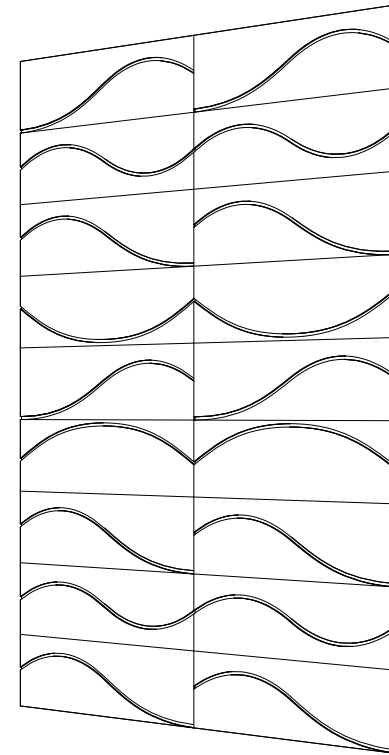

CORK SURFACE 005

ID# SUR-CRK-005

④ TOP VIEW

① FRONT VIEW

② SIDE VIEW

③ PERSPECTIVE VIEW

CUSTOM SIZING AND THICKNESS AVAILABLE
CUSTOM COLORS AND DESIGNS AVAILABLE
MULTIPLE ATTACHMENT SYSTEM OPPORTUNITIES

CSI CREATIVE

PRODUCT:

SCALED AS NOTED

ALL DIMENSIONS + / - $\frac{1}{16}$

DATE: 09/14/2021
JOB # :

SHEET
1.1
OF 1.1