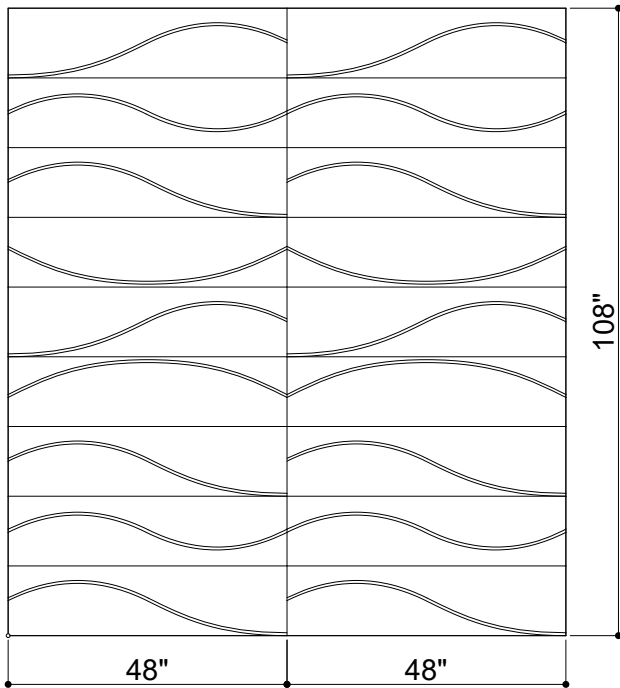

CORK SURFACE 005

ID# SUR-CRK-005

④ TOP VIEW

① FRONT VIEW

② SIDE VIEW

③ PERSPECTIVE VIEW

CUSTOM SIZING AND THICKNESS AVAILABLE
CUSTOM COLORS AND DESIGNS AVAILABLE
MULTIPLE ATTACHMENT SYSTEM OPPORTUNITIES

CSI CREATIVE

PRODUCT:

SCALED AS NOTED

ALL DIMENSIONS + / - $\frac{1}{16}$

DATE: 09/14/2021
JOB # :

SHEET
1.1
OF 1.1