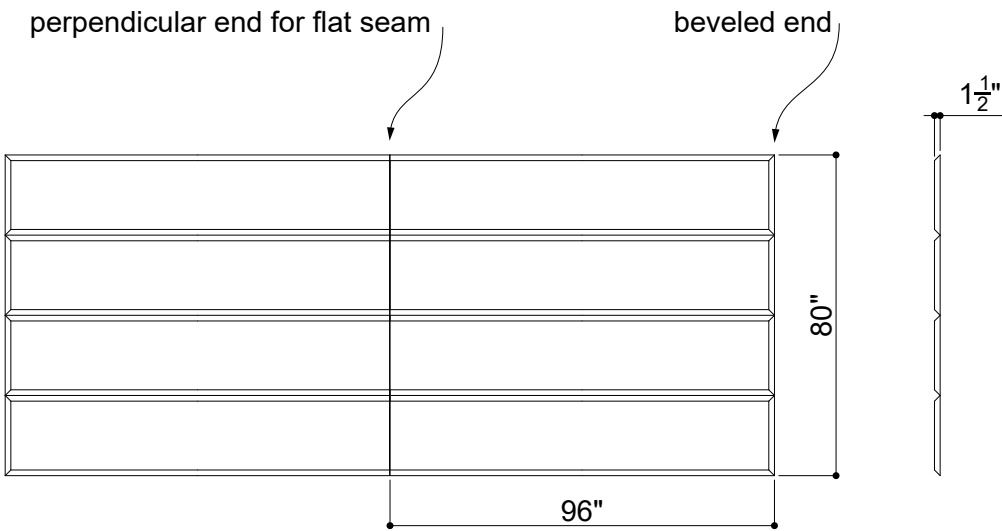

FOLDED SURFACES 003

ID# SUR-FLD-003

④ TOP VIEW

① FRONT VIEW

② SIDE VIEW

③ PERSPECTIVE VIEW

CUSTOM SIZING AND THICKNESS AVAILABLE
CUSTOM COLORS AND DESIGNS AVAILABLE
MULTIPLE ATTACHMENT SYSTEM OPPORTUNITIES

CSI CREATIVE

PRODUCT: FOLDED SURFACES 003

SCALED AS NOTED

ALL DIMENSIONS + / - $\frac{1}{16}$

DATE: 01/20/2022
JOB # :

SHEET
1.1
OF 1.1