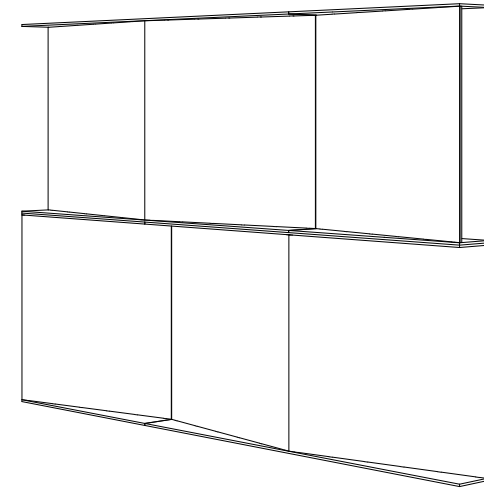

FOLDED SURFACES 005

ID# SUR-FLD-005

④ TOP VIEW

① FRONT VIEW

② SIDE VIEW

③ PERSPECTIVE VIEW

CUSTOM SIZING AND THICKNESS AVAILABLE
CUSTOM COLORS AND DESIGNS AVAILABLE
MULTIPLE ATTACHMENT SYSTEM OPPORTUNITIES

CSI CREATIVE

PRODUCT: FOLDED SURFACES 005

SCALED AS NOTED

ALL DIMENSIONS + / - $\frac{1}{16}$

DATE: 01/21/2022
JOB # :

SHEET
1.1
OF 1.1