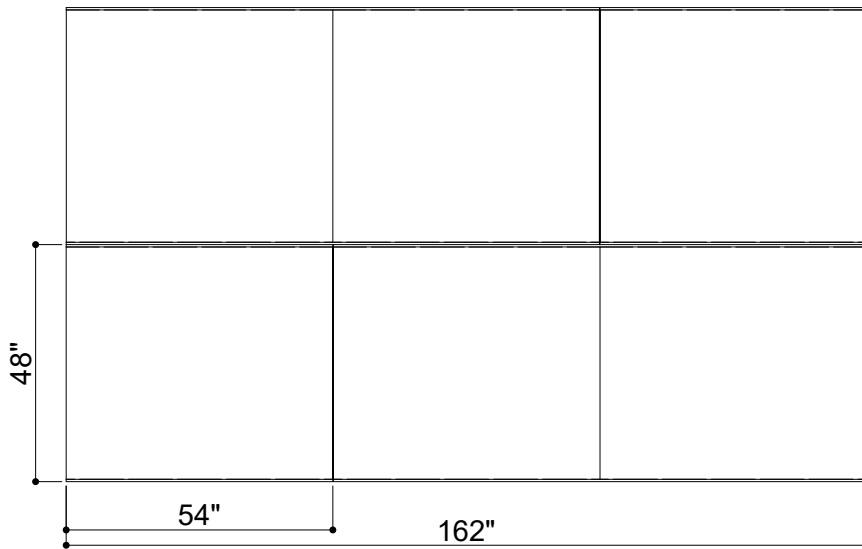

FOLDED SURFACES 005

ID# SUR-FLD-005

④ TOP VIEW

① FRONT VIEW

② SIDE VIEW

③ PERSPECTIVE VIEW

CUSTOM SIZING AND THICKNESS AVAILABLE
CUSTOM COLORS AND DESIGNS AVAILABLE
MULTIPLE ATTACHMENT SYSTEM OPPORTUNITIES

CSI CREATIVE

PRODUCT: FOLDED SURFACES 005

SCALED AS NOTED

ALL DIMENSIONS + / - $\frac{1}{16}$

DATE: 01/21/2022
JOB # :

SHEET
1.1
OF 1.1