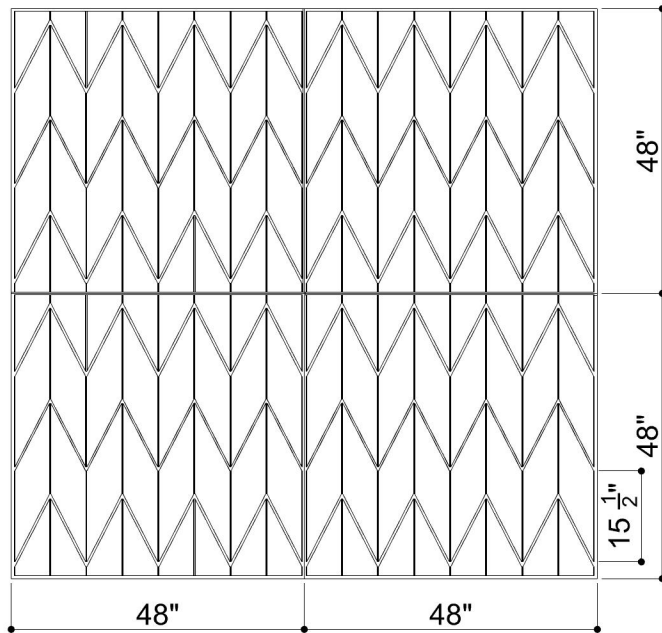

# FOLDED PLUG SURFACE 003

ID# SUR-FPG-003

④ TOP VIEW

① FRONT VIEW

② SIDE VIEW

③ PERSPECTIVE VIEW

CUSTOM SIZING AND THICKNESS AVAILABLE  
CUSTOM COLORS AND DESIGNS AVAILABLE  
MULTIPLE ATTACHMENT SYSTEM OPPORTUNITIES

CSI CREATIVE

PRODUCT: FOLDED PLUG SURFACE 003

SCALED AS NOTED

ALL DIMENSIONS + / -  $\frac{1}{16}$

DATE: 04/15/2022  
JOB # :

SHEET  
**1.1**  
OF 1.1