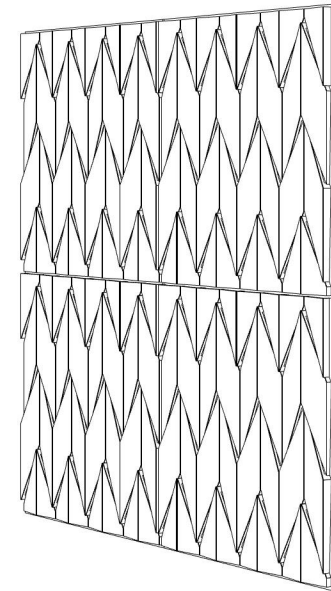

# FOLDED PLUG SURFACE 003

ID# SUR-FPG-003

④ TOP VIEW

① FRONT VIEW

② SIDE VIEW

③ PERSPECTIVE VIEW

CUSTOM SIZING AND THICKNESS AVAILABLE  
CUSTOM COLORS AND DESIGNS AVAILABLE  
MULTIPLE ATTACHMENT SYSTEM OPPORTUNITIES

CSI CREATIVE

PRODUCT: FOLDED PLUG SURFACE 003

SCALED AS NOTED

ALL DIMENSIONS + / -  $\frac{1}{16}$

DATE: 04/15/2022  
JOB # :

SHEET  
**1.1**  
OF 1.1