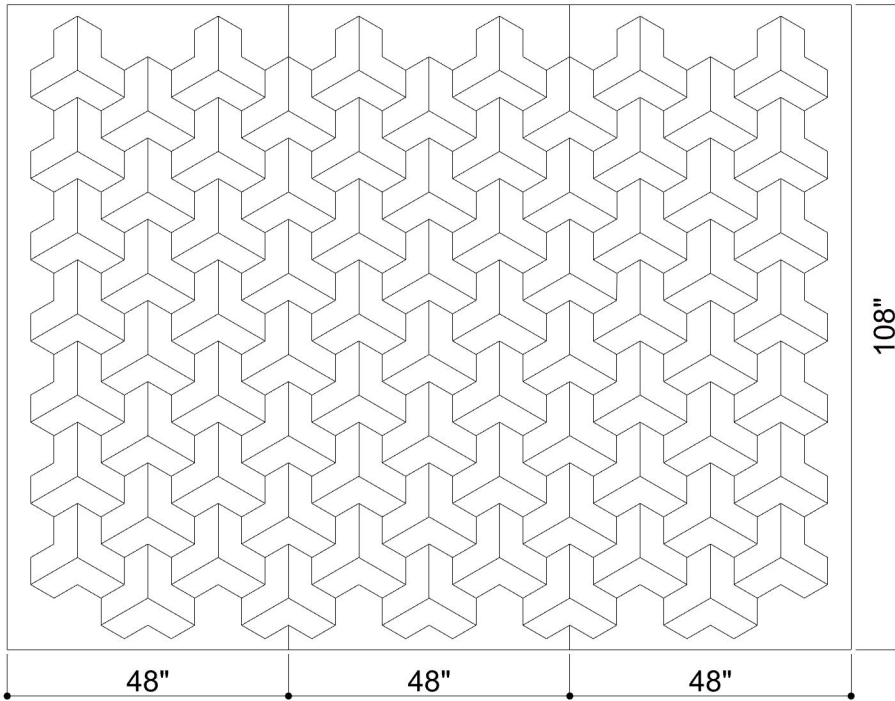

# FOLDED PLUG SURFACE 009

ID# SUR-FPG-009

④ TOP VIEW

① FRONT VIEW

② SIDE VIEW

③ PERSPECTIVE VIEW

CUSTOM SIZING AND THICKNESS AVAILABLE  
 CUSTOM COLORS AND DESIGNS AVAILABLE  
 MULTIPLE ATTACHMENT SYSTEM OPPORTUNITIES

CSI CREATIVE

PRODUCT: FOLDED PLUG SURFACE 009

SCALED AS NOTED

ALL DIMENSIONS + / -  $\frac{1}{16}$

DATE: 04/14/2022  
 JOB # :

SHEET  
**1.1**  
 OF 1.1