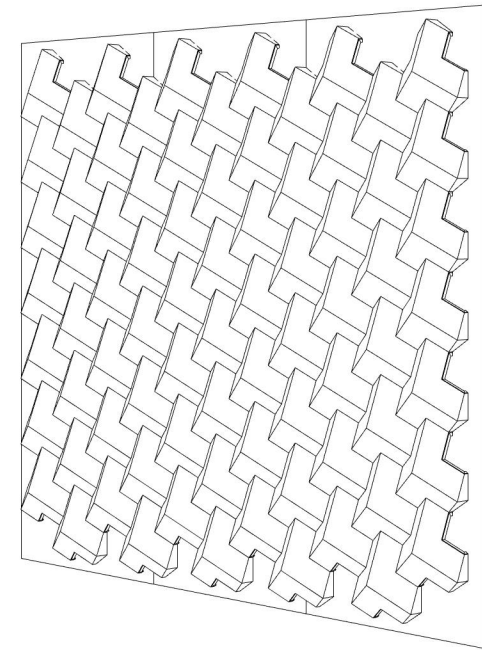

# FOLDED PLUG SURFACE 009

ID# SUR-FPG-009

④ TOP VIEW

① FRONT VIEW

② SIDE VIEW

③ PERSPECTIVE VIEW

CUSTOM SIZING AND THICKNESS AVAILABLE  
 CUSTOM COLORS AND DESIGNS AVAILABLE  
 MULTIPLE ATTACHMENT SYSTEM OPPORTUNITIES

CSI CREATIVE

PRODUCT: FOLDED PLUG SURFACE 009

SCALED AS NOTED

ALL DIMENSIONS + / -  $\frac{1}{16}$

DATE: 04/14/2022  
 JOB # :

SHEET  
**1.1**  
 OF 1.1