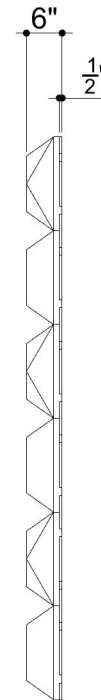

FOLDED PLUG SURFACE 010

ID# SUR-FPG-010

④ TOP VIEW

① FRONT VIEW

② SIDE VIEW

③ PERSPECTIVE VIEW

CUSTOM SIZING AND THICKNESS AVAILABLE
CUSTOM COLORS AND DESIGNS AVAILABLE
MULTIPLE ATTACHMENT SYSTEM OPPORTUNITIES

CSI CREATIVE

PRODUCT: FOLDED PLUG SURFACE 010

SCALED AS NOTED

ALL DIMENSIONS + / - $\frac{1}{16}$

DATE: 4/14/2022
JOB # :

SHEET
1.1
OF 1.1