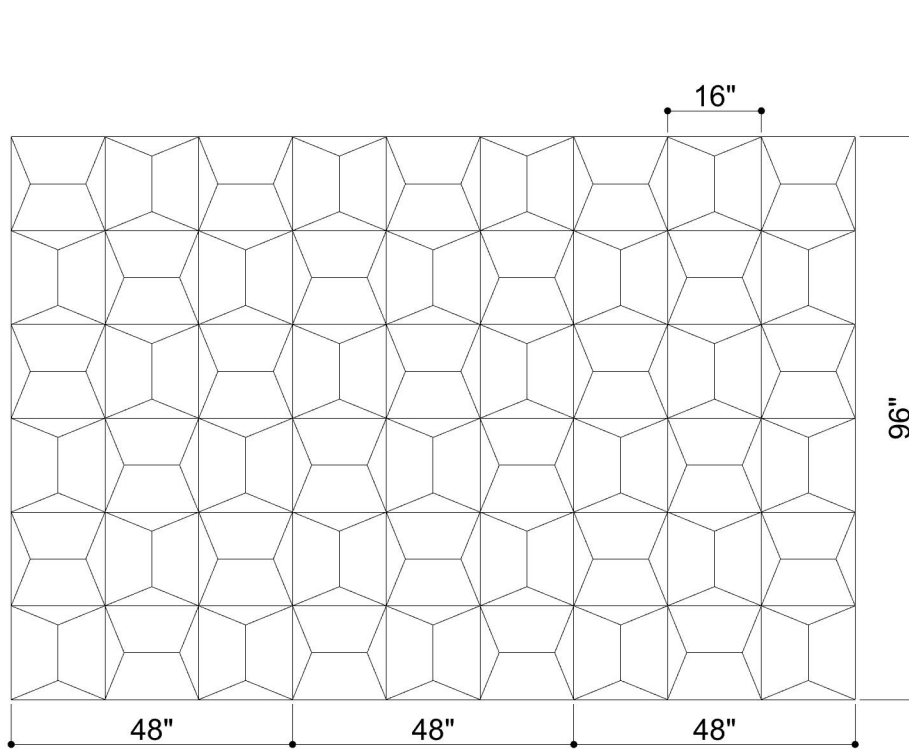

FOLDED PLUG SURFACE 010

ID# SUR-FPG-010

④ TOP VIEW

① FRONT VIEW

② SIDE VIEW

③ PERSPECTIVE VIEW

CUSTOM SIZING AND THICKNESS AVAILABLE
CUSTOM COLORS AND DESIGNS AVAILABLE
MULTIPLE ATTACHMENT SYSTEM OPPORTUNITIES

CSI CREATIVE

PRODUCT: FOLDED PLUG SURFACE 010

SCALED AS NOTED

ALL DIMENSIONS + / - $\frac{1}{16}$

DATE: 4/14/2022
JOB # :

SHEET
1.1
OF 1.1