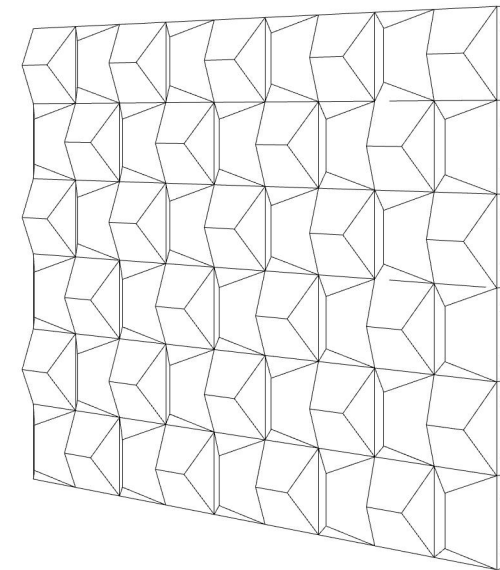

FOLDED PLUG SURFACE 010

ID# SUR-FPG-010

④ TOP VIEW

① FRONT VIEW

② SIDE VIEW

③ PERSPECTIVE VIEW

CUSTOM SIZING AND THICKNESS AVAILABLE
CUSTOM COLORS AND DESIGNS AVAILABLE
MULTIPLE ATTACHMENT SYSTEM OPPORTUNITIES

CSI CREATIVE

PRODUCT: FOLDED PLUG SURFACE 010

SCALED AS NOTED

ALL DIMENSIONS + / - $\frac{1}{16}$

DATE: 4/14/2022
JOB # :

SHEET
1.1
OF 1.1