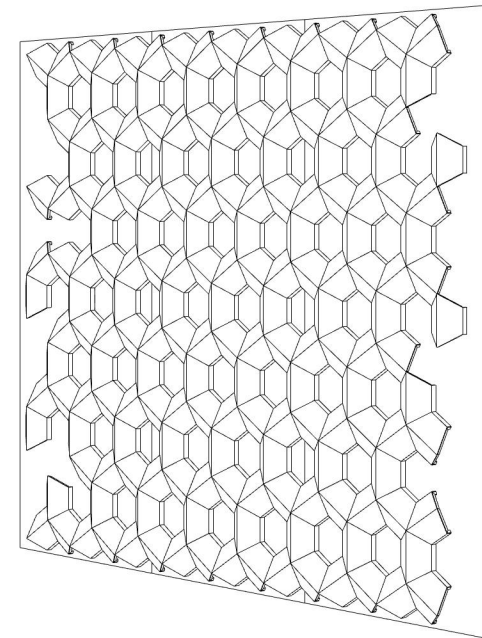

FOLDED PLUG SURFACE 011

ID# SUR-FPG-011

④ TOP VIEW

① FRONT VIEW

② SIDE VIEW

③ PERSPECTIVE VIEW

CUSTOM SIZING AND THICKNESS AVAILABLE
CUSTOM COLORS AND DESIGNS AVAILABLE
MULTIPLE ATTACHMENT SYSTEM OPPORTUNITIES

CSI CREATIVE

FOLDED PLUG SURFACE 011

SCALED AS NOTED

ALL DIMENSIONS + / - $\frac{1}{16}$

DATE: 4/14/2022
JOB # :

SHEET
1.1
OF 1.1