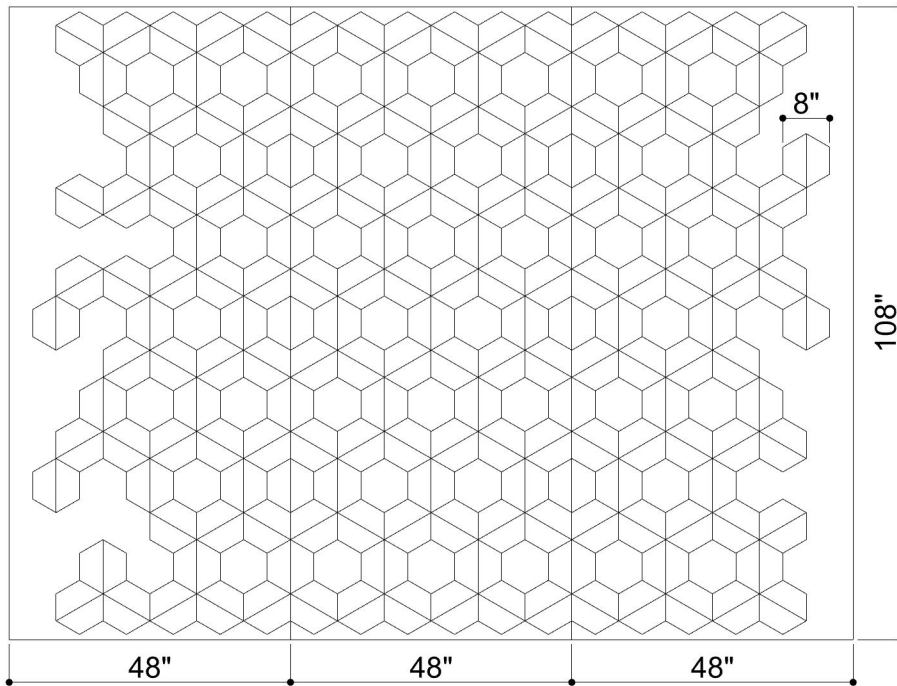

FOLDED PLUG SURFACE 011

ID# SUR-FPG-011

④ TOP VIEW

① FRONT VIEW

② SIDE VIEW

③ PERSPECTIVE VIEW

CUSTOM SIZING AND THICKNESS AVAILABLE
CUSTOM COLORS AND DESIGNS AVAILABLE
MULTIPLE ATTACHMENT SYSTEM OPPORTUNITIES

CSI CREATIVE

FOLDED PLUG SURFACE 011

SCALED AS NOTED

ALL DIMENSIONS + / - $\frac{1}{16}$

DATE: 4/14/2022
JOB # :

SHEET
1.1
OF 1.1