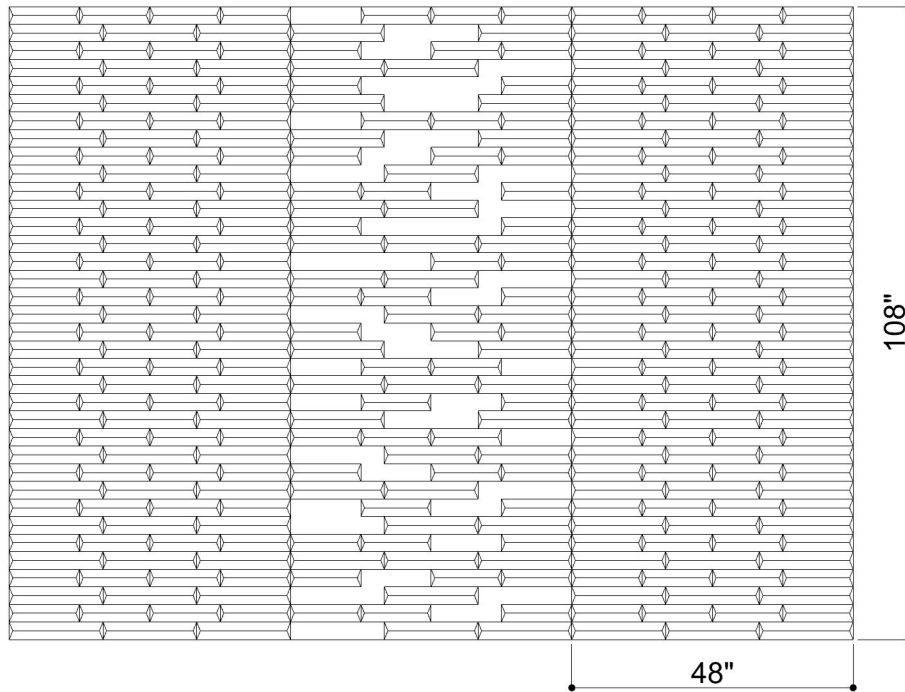

FOLDED PLUG SURFACE 012

ID# SUR-FPG-012

④ TOP VIEW

① FRONT VIEW

② SIDE VIEW

③ PERSPECTIVE VIEW

CUSTOM SIZING AND THICKNESS AVAILABLE
CUSTOM COLORS AND DESIGNS AVAILABLE
MULTIPLE ATTACHMENT SYSTEM OPPORTUNITIES

CSI CREATIVE

PRODUCT: FOLDED PLUG SURFACE 012

SCALED AS NOTED

ALL DIMENSIONS + / - $\frac{1}{16}$

DATE: 4/14/2022
JOB # :

SHEET
1.1
OF 1.1