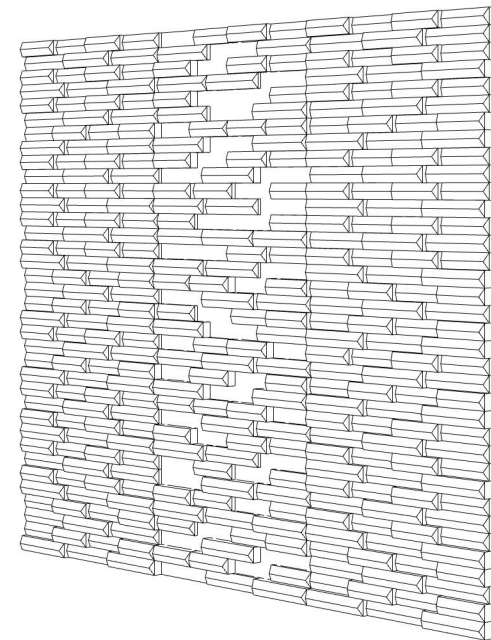

FOLDED PLUG SURFACE 012

ID# SUR-FPG-012

④ TOP VIEW

① FRONT VIEW

② SIDE VIEW

③ PERSPECTIVE VIEW

CUSTOM SIZING AND THICKNESS AVAILABLE
CUSTOM COLORS AND DESIGNS AVAILABLE
MULTIPLE ATTACHMENT SYSTEM OPPORTUNITIES

CSI CREATIVE

PRODUCT: FOLDED PLUG SURFACE 012

SCALED AS NOTED

ALL DIMENSIONS + / - $\frac{1}{16}$

DATE: 4/14/2022
JOB # :

SHEET
1.1
OF 1.1