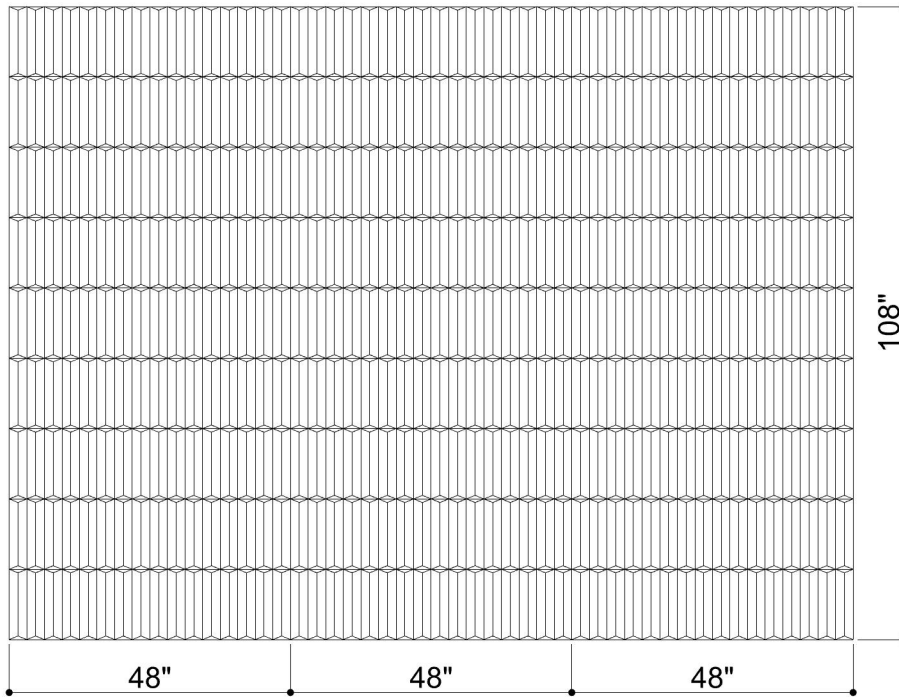

# FOLDED PLUG SURFACE 013

ID# SUR-FPG-013

④ TOP VIEW

① FRONT VIEW

② SIDE VIEW

③ PERSPECTIVE VIEW

CUSTOM SIZING AND THICKNESS AVAILABLE  
CUSTOM COLORS AND DESIGNS AVAILABLE  
MULTIPLE ATTACHMENT SYSTEM OPPORTUNITIES

CSI CREATIVE

PRODUCT: FOLDED PLUG SURFACE 013

SCALED AS NOTED

ALL DIMENSIONS + / -  $\frac{1}{16}$

DATE: 04/14/2022  
JOB # :

SHEET  
**1.1**  
OF 1.1