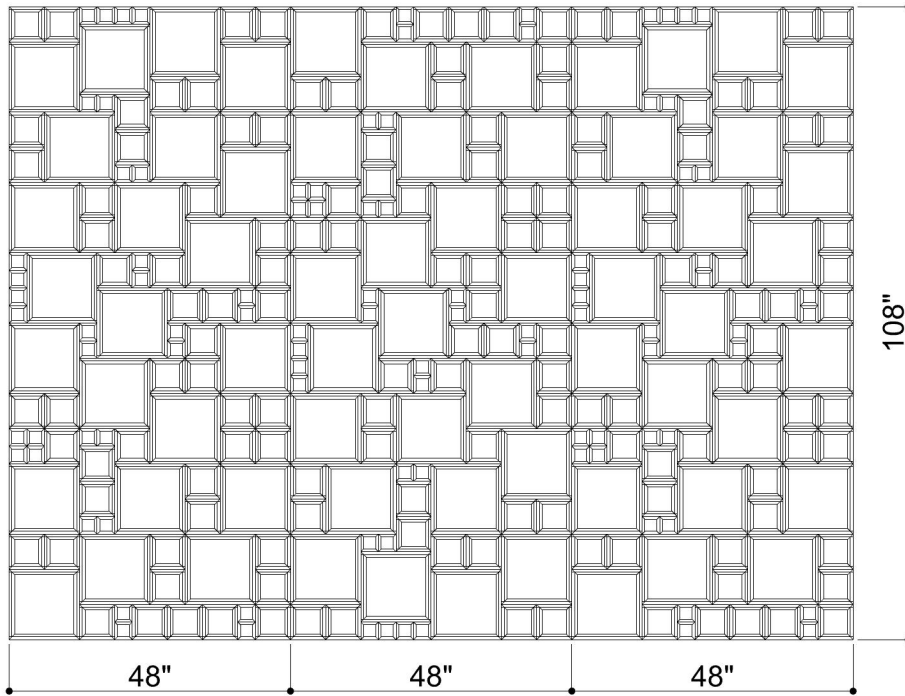

FOLDED PLUG SURFACE 014

ID# SUR-FPG-014

④ TOP VIEW

① FRONT VIEW

② SIDE VIEW

③ PERSPECTIVE VIEW

CUSTOM SIZING AND THICKNESS AVAILABLE
CUSTOM COLORS AND DESIGNS AVAILABLE
MULTIPLE ATTACHMENT SYSTEM OPPORTUNITIES

CSI CREATIVE

PRODUCT: FOLDED PLUG SURFACE 014

SCALED AS NOTED

ALL DIMENSIONS + / - $\frac{1}{16}$

DATE: 04/14/2022
JOB # :

SHEET
1.1
OF 1.1