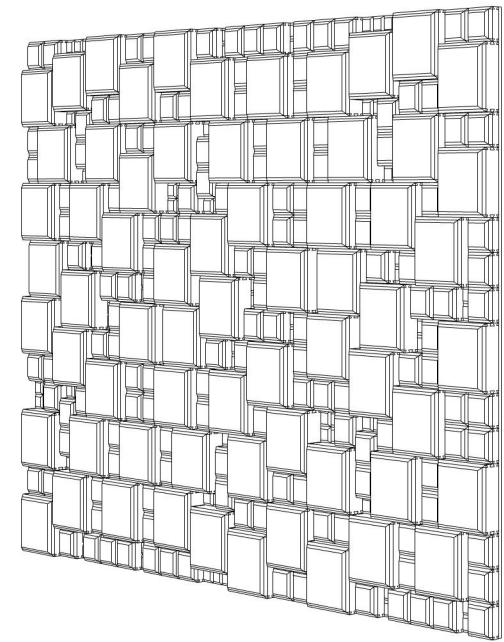

FOLDED PLUG SURFACE 014

ID# SUR-FPG-014

④ TOP VIEW

① FRONT VIEW

② SIDE VIEW

③ PERSPECTIVE VIEW

CUSTOM SIZING AND THICKNESS AVAILABLE
CUSTOM COLORS AND DESIGNS AVAILABLE
MULTIPLE ATTACHMENT SYSTEM OPPORTUNITIES

CSI CREATIVE

PRODUCT: FOLDED PLUG SURFACE 014

SCALED AS NOTED

ALL DIMENSIONS + / - $\frac{1}{16}$

DATE: 04/14/2022
JOB # :

SHEET
1.1
OF 1.1