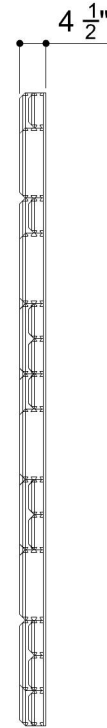

FOLDED PLUG SURFACE 014

ID# SUR-FPG-014

④ TOP VIEW

① FRONT VIEW

② SIDE VIEW

③ PERSPECTIVE VIEW

CUSTOM SIZING AND THICKNESS AVAILABLE
CUSTOM COLORS AND DESIGNS AVAILABLE
MULTIPLE ATTACHMENT SYSTEM OPPORTUNITIES

CSI CREATIVE

PRODUCT: FOLDED PLUG SURFACE 014

SCALED AS NOTED

ALL DIMENSIONS + / - $\frac{1}{16}$

DATE: 04/14/2022
JOB # :

SHEET
1.1
OF 1.1