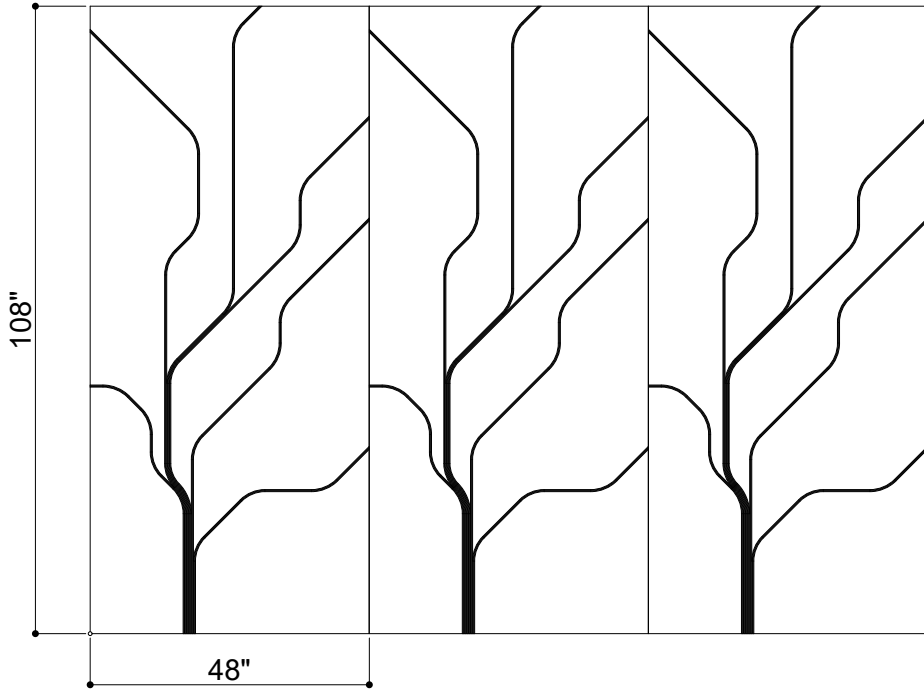

LINE SURFACE 010

ID# SUR-LNE-010

④ TOP VIEW

① FRONT VIEW

② SIDE VIEW

③ PERSPECTIVE VIEW

CUSTOM SIZING AND THICKNESS AVAILABLE
CUSTOM COLORS AND DESIGNS AVAILABLE
MULTIPLE ATTACHMENT SYSTEM OPPORTUNITIES

CSI CREATIVE

PRODUCT: LINE SURFACE 010

SCALED AS NOTED

ALL DIMENSIONS + / - $\frac{1}{16}$

DATE: 11/10/2021
JOB # :

SHEET
1.1
OF 1.1