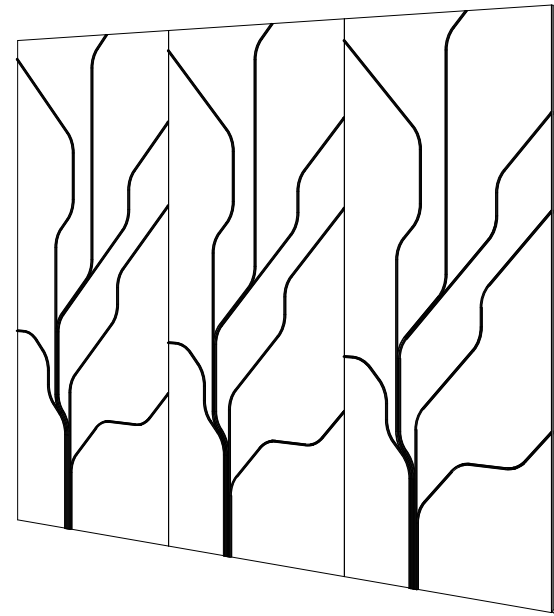

LINE SURFACE 010

ID# SUR-LNE-010

④ TOP VIEW

① FRONT VIEW

② SIDE VIEW

③ PERSPECTIVE VIEW

CUSTOM SIZING AND THICKNESS AVAILABLE
CUSTOM COLORS AND DESIGNS AVAILABLE
MULTIPLE ATTACHMENT SYSTEM OPPORTUNITIES

CSI CREATIVE

PRODUCT: LINE SURFACE 010

SCALED AS NOTED

ALL DIMENSIONS + / - $\frac{1}{16}$

DATE: 11/10/2021
JOB # :

SHEET
1.1
OF 1.1