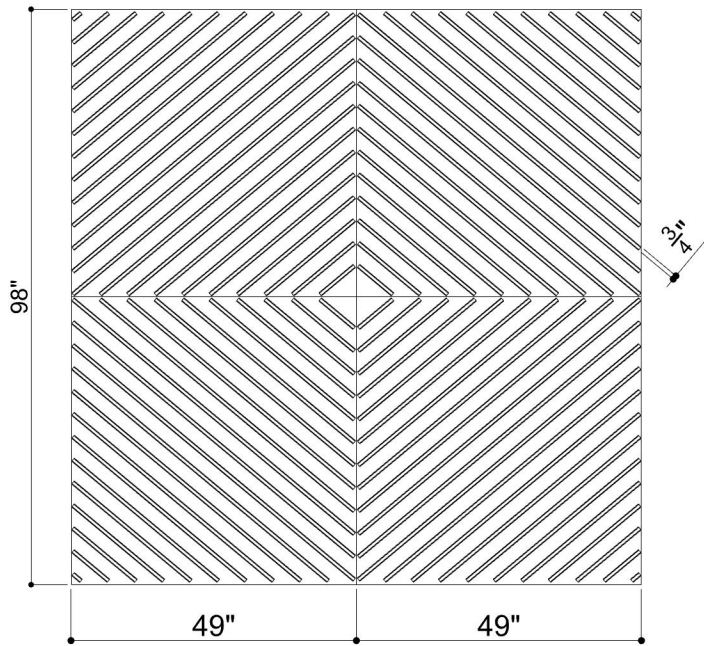

PLUG SURFACES 007

SUR-PLG-007

④ TOP VIEW

① FRONT VIEW

② SIDE VIEW

③ PERSPECTIVE VIEW

CUSTOM SIZING AND THICKNESS AVAILABLE
CUSTOM COLORS AND DESIGNS AVAILABLE
MULTIPLE ATTACHMENT SYSTEM OPPORTUNITIES

CSI CREATIVE

PRODUCT: PLUG SURFACES 007

SCALED AS NOTED

DATE: 4/13/2022

SHEET

1.1

OF 1.1

ALL DIMENSIONS + / - $\frac{1}{16}$