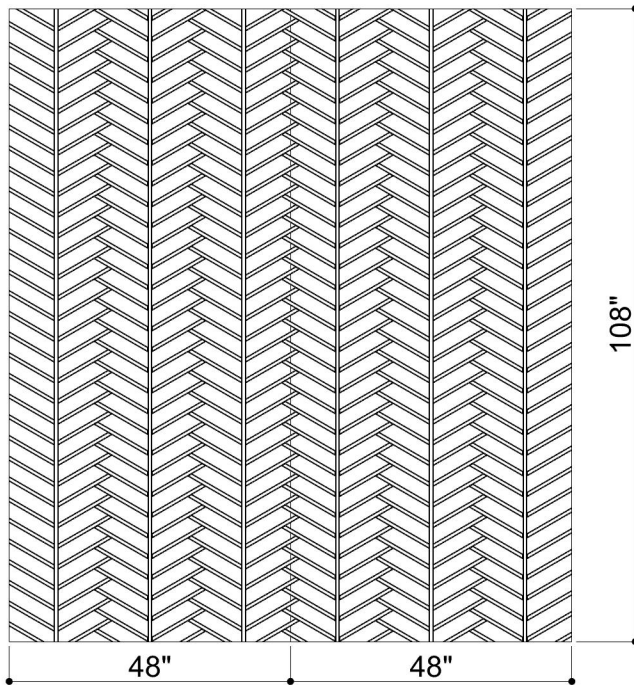

PLUG SURFACE 011

ID# SUR-PLG-011

④ TOP VIEW

① FRONT VIEW

② SIDE VIEW

③ PERSPECTIVE VIEW

CUSTOM SIZING AND THICKNESS AVAILABLE
CUSTOM COLORS AND DESIGNS AVAILABLE
MULTIPLE ATTACHMENT SYSTEM OPPORTUNITIES

CSI CREATIVE

PRODUCT: PLUG SURFACE 011

SCALED AS NOTED

ALL DIMENSIONS + / - $\frac{1}{16}$

DATE: 12/08/2021
JOB # :

SHEET
1.1
OF 1.1