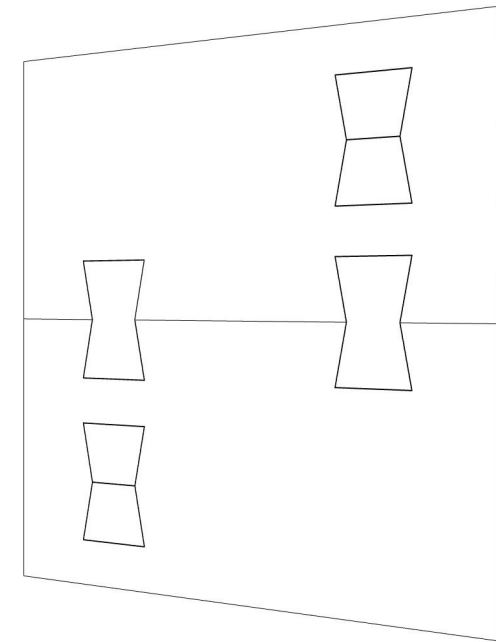

PROFILE SURFACE 002

ID# SUR-PFL-002

④ TOP VIEW

① FRONT VIEW

② SIDE VIEW

③ PERSPECTIVE VIEW

CUSTOM SIZING AND THICKNESS AVAILABLE
CUSTOM COLORS AND DESIGNS AVAILABLE
MULTIPLE ATTACHMENT SYSTEM OPPORTUNITIES

CSI CREATIVE

PRODUCT:

SCALED AS NOTED

ALL DIMENSIONS + / - $\frac{1}{16}$

DATE: 04/14/2022
JOB # :

SHEET
1.1
OF 1.1