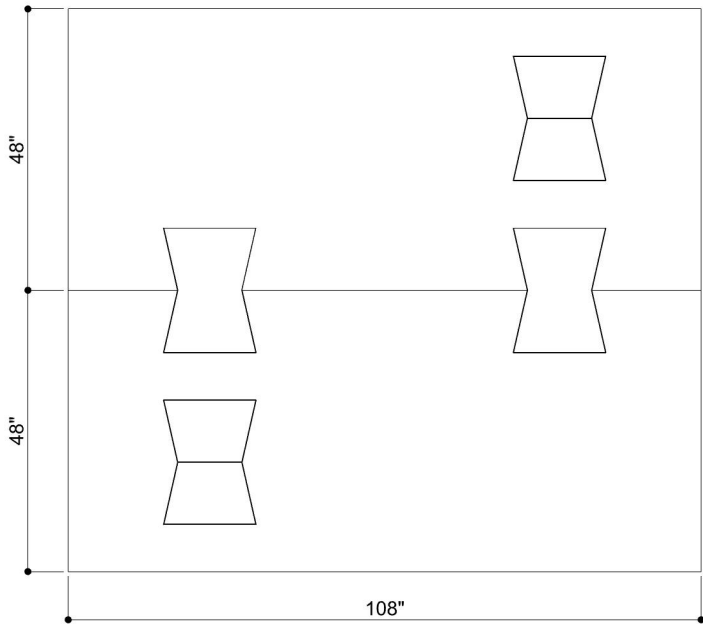

PROFILE SURFACE 002

ID# SUR-PFL-002

④ TOP VIEW

① FRONT VIEW

② SIDE VIEW

③ PERSPECTIVE VIEW

CUSTOM SIZING AND THICKNESS AVAILABLE
CUSTOM COLORS AND DESIGNS AVAILABLE
MULTIPLE ATTACHMENT SYSTEM OPPORTUNITIES

CSI CREATIVE

PRODUCT:

SCALED AS NOTED

ALL DIMENSIONS + / - $\frac{1}{16}$

DATE: 04/14/2022
JOB # :

SHEET
1.1
OF 1.1