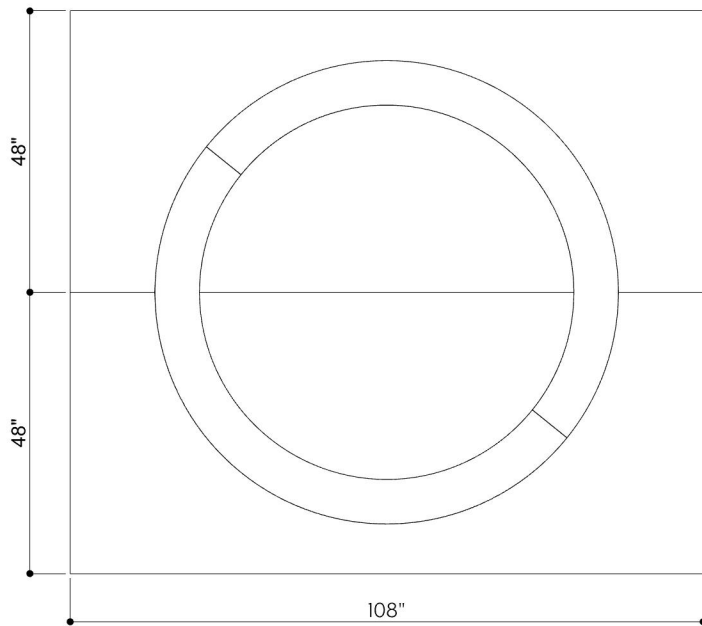

PROFILE SURFACE 003

ID# SUR-PFL-003

④ TOP VIEW

① FRONT VIEW

② SIDE VIEW

③ PERSPECTIVE VIEW

CUSTOM SIZING AND THICKNESS AVAILABLE
CUSTOM COLORS AND DESIGNS AVAILABLE
MULTIPLE ATTACHMENT SYSTEM OPPORTUNITIES

CSI CREATIVE

PRODUCT: PROFILE SURFACE 003

SCALED AS NOTED

ALL DIMENSIONS + / - $\frac{1}{16}$

DATE: 04/14/2022
JOB # :

SHEET
1.1
OF 1.1