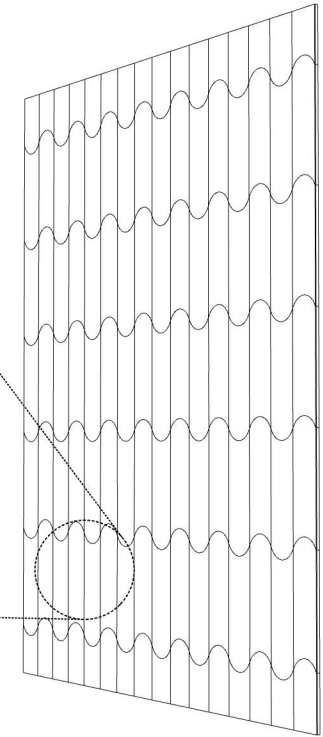

SURFACES PROFILE 012

ID# SUR-PFL-012

④ TOP VIEW

① FRONT VIEW

② SIDE VIEW

③ TILE PLACEMENT

④ PERSPECTIVE VIEW

CUSTOM SIZING AND THICKNESS AVAILABLE
CUSTOM COLORS AND DESIGNS AVAILABLE
MULTIPLE ATTACHMENT SYSTEM OPPORTUNITIES

CSI CREATIVE

PRODUCT: SURFACES PROFILE 012

SCALED AS NOTED

ALL DIMENSIONS + / - $\frac{1}{16}$

DATE: 04/15/2022
JOB # :

SHEET
1.1
OF 1.1