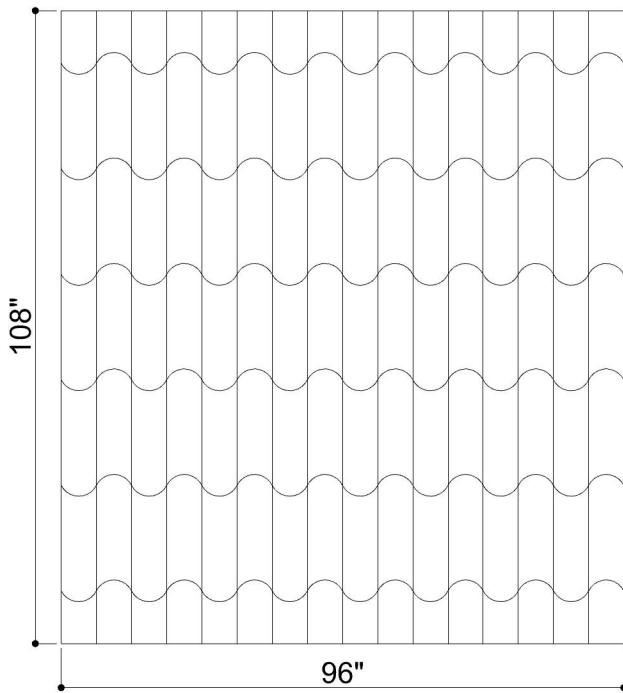

SURFACES PROFILE 012

ID# SUR-PFL-012

④ TOP VIEW

① FRONT VIEW

② SIDE VIEW

③ TILE PLACEMENT

④ PERSPECTIVE VIEW

CUSTOM SIZING AND THICKNESS AVAILABLE
CUSTOM COLORS AND DESIGNS AVAILABLE
MULTIPLE ATTACHMENT SYSTEM OPPORTUNITIES

CSI CREATIVE

PRODUCT: SURFACES PROFILE 012

SCALED AS NOTED

ALL DIMENSIONS + / - $\frac{1}{16}$

DATE: 04/15/2022
JOB # :

SHEET
1.1
OF 1.1