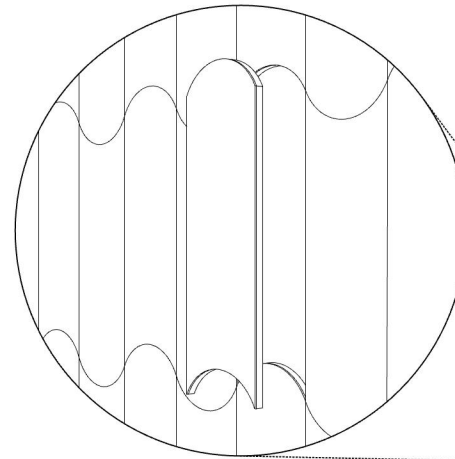

SURFACES PROFILE 012

ID# SUR-PFL-012

④ TOP VIEW

① FRONT VIEW

② SIDE VIEW

③ TILE PLACEMENT

④ PERSPECTIVE VIEW

CUSTOM SIZING AND THICKNESS AVAILABLE
CUSTOM COLORS AND DESIGNS AVAILABLE
MULTIPLE ATTACHMENT SYSTEM OPPORTUNITIES

CSI CREATIVE

PRODUCT: SURFACES PROFILE 012

SCALED AS NOTED

ALL DIMENSIONS + / - $\frac{1}{16}$

DATE: 04/15/2022
JOB # :

SHEET
1.1
OF 1.1