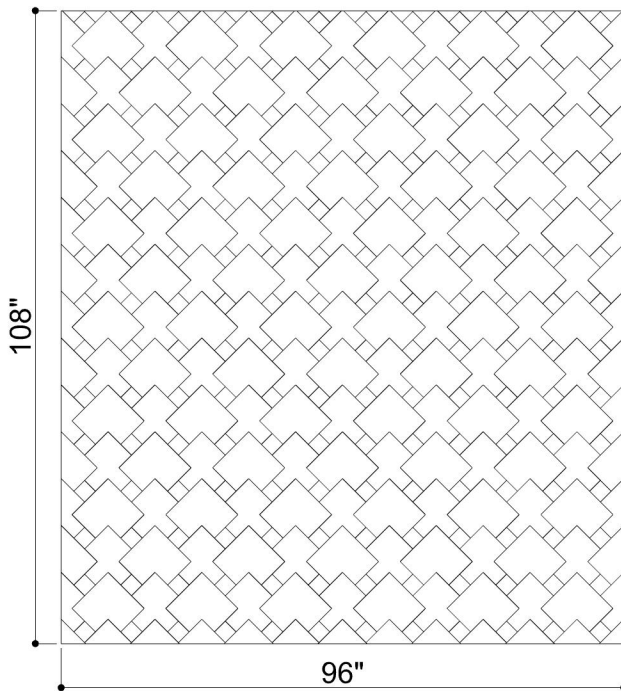

SURFACES PROFILE 013

ID# SUR-PFL-013

④ TOP VIEW

① FRONT VIEW

② SIDE VIEW

③ TILE PLACEMENT

④ PERSPECTIVE VIEW

CUSTOM SIZING AND THICKNESS AVAILABLE
CUSTOM COLORS AND DESIGNS AVAILABLE
MULTIPLE ATTACHMENT SYSTEM OPPORTUNITIES

CSI CREATIVE

PRODUCT: SURFACES PROFILE 013

SCALED AS NOTED

ALL DIMENSIONS + / - $\frac{1}{16}$

DATE: 04/15/2022
JOB # :

SHEET
1.1
OF 1.1