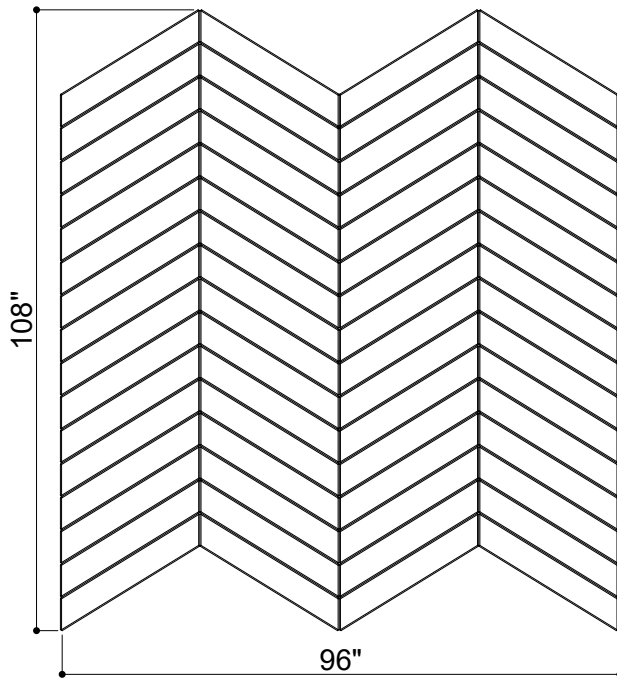

SURFACES PROFILE 017

ID# SUR-PFL-017

④ TOP VIEW

① FRONT VIEW

② SIDE VIEW

③ TILE PLACEMENT

④ PERSPECTIVE VIEW

CUSTOM SIZING AND THICKNESS AVAILABLE
CUSTOM COLORS AND DESIGNS AVAILABLE
MULTIPLE ATTACHMENT SYSTEM OPPORTUNITIES

CSI CREATIVE

PRODUCT: SURFACES PROFILE 017

SCALED AS NOTED

ALL DIMENSIONS + / - $\frac{1}{16}$

DATE: 10/26/2021
JOB # :

SHEET
1.1
OF 1.1