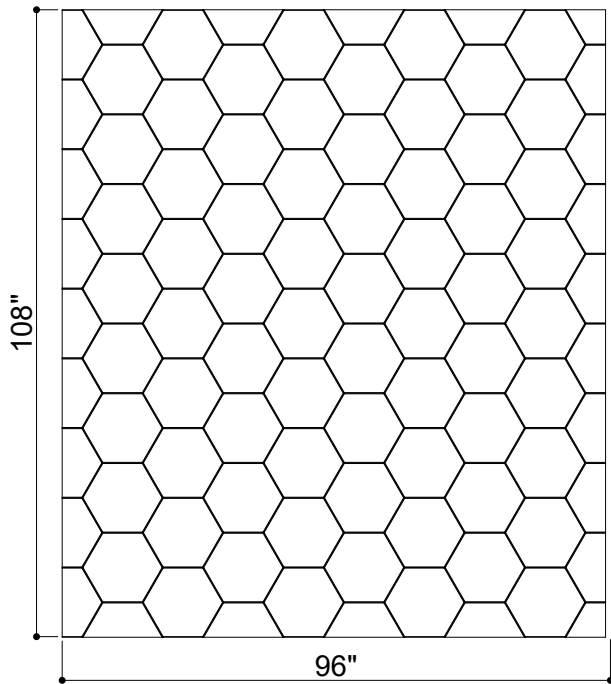

# PROFILE SURFACES 021

ID# SUR-PFL-021

④ TOP VIEW

① FRONT VIEW

② SIDE VIEW

③ TILE PLACEMENT

④ PERSPECTIVE VIEW

CUSTOM SIZING AND THICKNESS AVAILABLE  
CUSTOM COLORS AND DESIGNS AVAILABLE  
MULTIPLE ATTACHMENT SYSTEM OPPORTUNITIES

CSI CREATIVE

PRODUCT: PROFILE SURFACES 021

SCALED AS NOTED

ALL DIMENSIONS + / -  $\frac{1}{16}$

DATE: 10/26/2021  
JOB # :

SHEET  
**1.1**  
OF 1.1