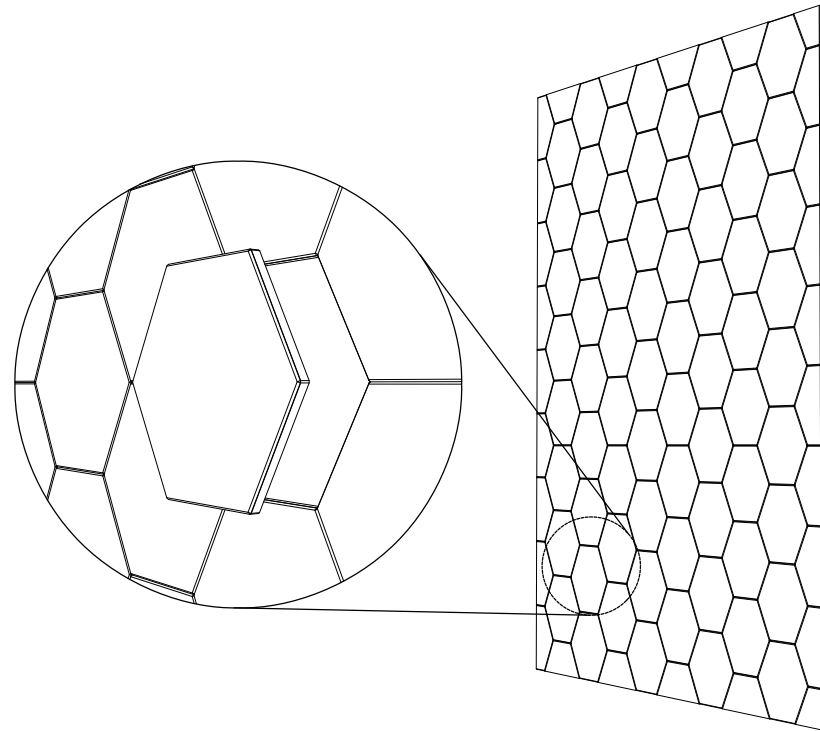

# PROFILE SURFACES 021

ID# SUR-PFL-021

④ TOP VIEW

① FRONT VIEW

② SIDE VIEW

③ TILE PLACEMENT

④ PERSPECTIVE VIEW

CUSTOM SIZING AND THICKNESS AVAILABLE  
CUSTOM COLORS AND DESIGNS AVAILABLE  
MULTIPLE ATTACHMENT SYSTEM OPPORTUNITIES

CSI CREATIVE

PRODUCT: PROFILE SURFACES 021

SCALED AS NOTED

ALL DIMENSIONS + / -  $\frac{1}{16}$

DATE: 10/26/2021  
JOB # :

SHEET  
**1.1**  
OF 1.1