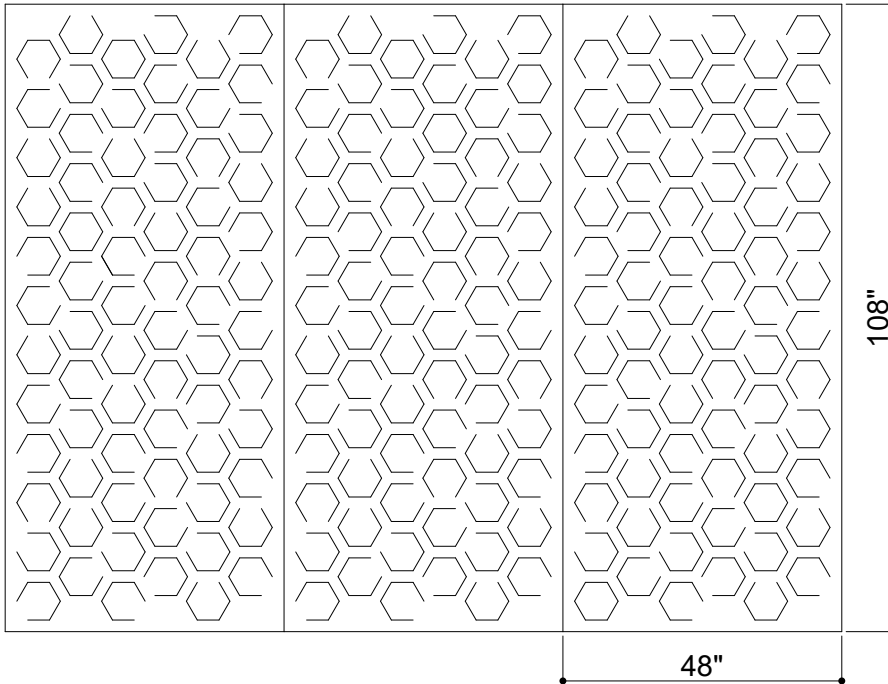

TEXTURED SURFACES 001

ID# SUR-TXD-001

④ TOP VIEW

① FRONT VIEW

② SIDE VIEW

③ PERSPECTIVE VIEW

CUSTOM SIZING AND THICKNESS AVAILABLE
CUSTOM COLORS AND DESIGNS AVAILABLE
MULTIPLE ATTACHMENT SYSTEM OPPORTUNITIES

CSI CREATIVE

PRODUCT: TEXTURED SURFACES 001

SCALED AS NOTED

ALL DIMENSIONS + / - $\frac{1}{16}$

DATE: 02/15/2022
JOB # :

SHEET
1.1
OF 1.1