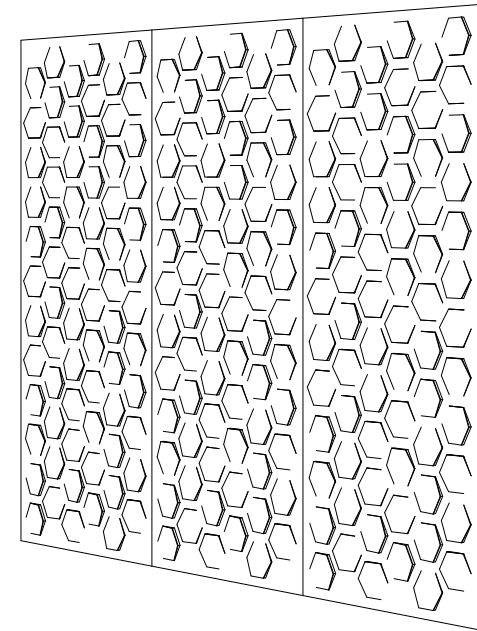

TEXTURED SURFACES 001

ID# SUR-TXD-001

④ TOP VIEW

① FRONT VIEW

② SIDE VIEW

③ PERSPECTIVE VIEW

CUSTOM SIZING AND THICKNESS AVAILABLE
CUSTOM COLORS AND DESIGNS AVAILABLE
MULTIPLE ATTACHMENT SYSTEM OPPORTUNITIES

CSI CREATIVE

PRODUCT: TEXTURED SURFACES 001

SCALED AS NOTED

ALL DIMENSIONS + / - $\frac{1}{16}$

DATE: 02/15/2022
JOB # :

SHEET
1.1
OF 1.1