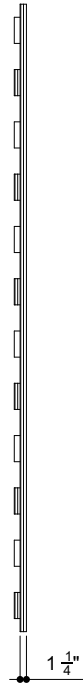

TEXTURED SURFACES 002

ID# SUR-TXD-002

④ TOP VIEW

① FRONT VIEW

② SIDE VIEW

③ PERSPECTIVE VIEW

CUSTOM SIZING AND THICKNESS AVAILABLE
CUSTOM COLORS AND DESIGNS AVAILABLE
MULTIPLE ATTACHMENT SYSTEM OPPORTUNITIES

CSI CREATIVE

PRODUCT: TEXTURED SURFACES 002

SCALED AS NOTED

DATE: 10/5/2021
JOB # :

ALL DIMENSIONS + / - $\frac{1}{16}$

SHEET
1.1
OF 1.1