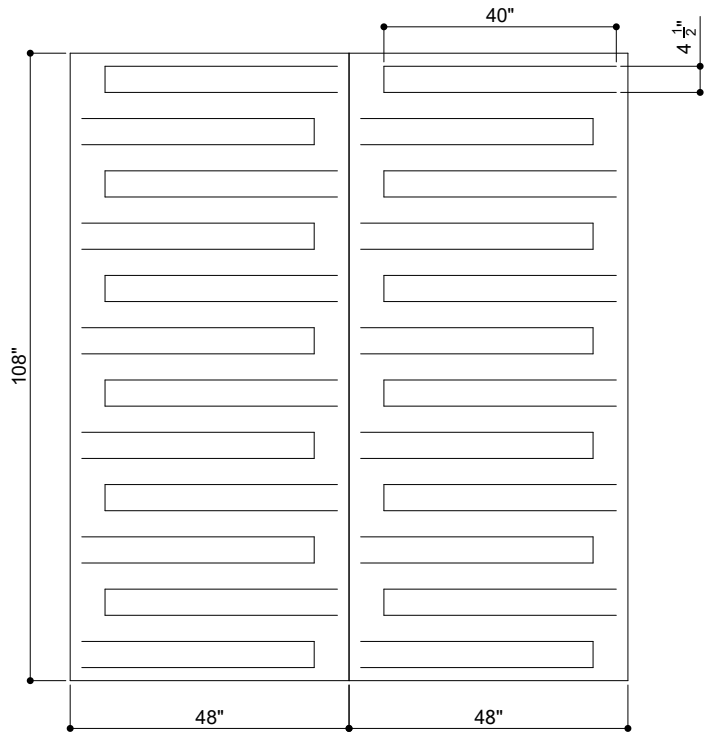

TEXTURED SURFACES 002

ID# SUR-TXD-002

④ TOP VIEW

① FRONT VIEW

② SIDE VIEW

③ PERSPECTIVE VIEW

CUSTOM SIZING AND THICKNESS AVAILABLE
CUSTOM COLORS AND DESIGNS AVAILABLE
MULTIPLE ATTACHMENT SYSTEM OPPORTUNITIES

CSI CREATIVE

PRODUCT: TEXTURED SURFACES 002

SCALED AS NOTED

DATE: 10/5/2021
JOB # :

ALL DIMENSIONS + / - $\frac{1}{16}$

SHEET
1.1
OF 1.1