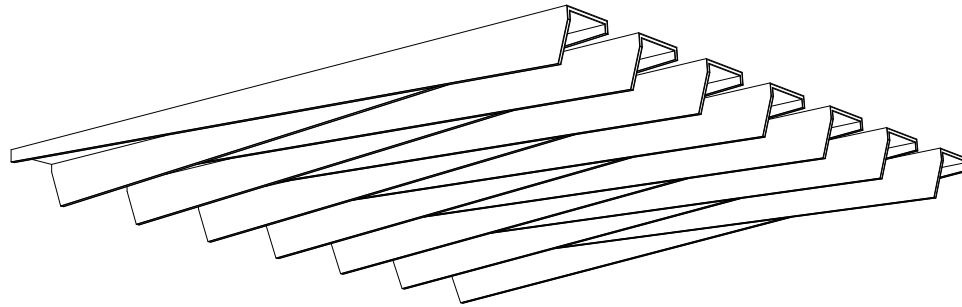

FOLDED BAFFLES 010

ID# BFL-FLD-010

③ PERSPECTIVE VIEW

① FRONT VIEW

② SIDE VIEW

CUSTOM SIZING AND THICKNESS AVAILABLE
CUSTOM COLORS AND DESIGNS AVAILABLE
MULTIPLE ATTACHMENT SYSTEM OPPORTUNITIES

CSI CREATIVE

PRODUCT: FOLDED BAFFLES 010

SCALED AS NOTED

DATE: 09/21/2021

ALL DIMENSIONS + / - $\frac{1}{16}$

SHEET
1.1
OF 1.1