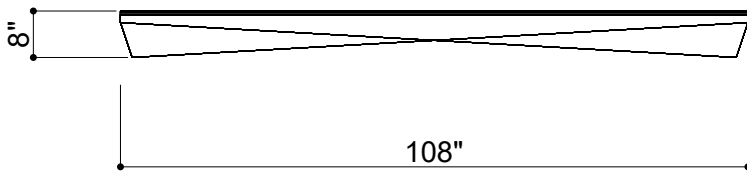

FOLDED BAFFLES 010

ID# BFL-FLD-010

③ PERSPECTIVE VIEW

① FRONT VIEW

② SIDE VIEW

CUSTOM SIZING AND THICKNESS AVAILABLE
CUSTOM COLORS AND DESIGNS AVAILABLE
MULTIPLE ATTACHMENT SYSTEM OPPORTUNITIES

CSI CREATIVE

PRODUCT: FOLDED BAFFLES 010

SCALED AS NOTED

DATE: 09/21/2021

ALL DIMENSIONS + / - $\frac{1}{16}$

SHEET
1.1
OF 1.1