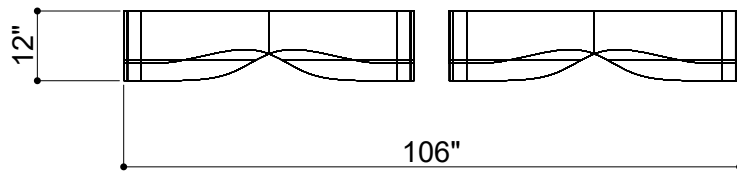

FOLDED BAFFLES 012

ID# BFL-FLD-012

③ PERSPECTIVE VIEW

① FRONT VIEW

② SIDE VIEW

CUSTOM SIZING AND THICKNESS AVAILABLE
CUSTOM COLORS AND DESIGNS AVAILABLE
MULTIPLE ATTACHMENT SYSTEM OPPORTUNITIES

CSI CREATIVE

PRODUCT: FOLDED BAFFLES 012

SCALED AS NOTED

ALL DIMENSIONS + / - $\frac{1}{16}$

DATE: 09/21/2021

SHEET
1.1
OF 1.1