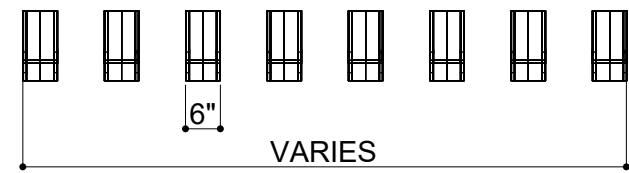

FOLDED BAFFLES 012

ID# BFL-FLD-012

③ PERSPECTIVE VIEW

① FRONT VIEW

② SIDE VIEW

CUSTOM SIZING AND THICKNESS AVAILABLE
CUSTOM COLORS AND DESIGNS AVAILABLE
MULTIPLE ATTACHMENT SYSTEM OPPORTUNITIES

CSI CREATIVE

PRODUCT: FOLDED BAFFLES 012

SCALED AS NOTED

ALL DIMENSIONS + / - $\frac{1}{16}$

DATE: 09/21/2021

SHEET
1.1
OF 1.1