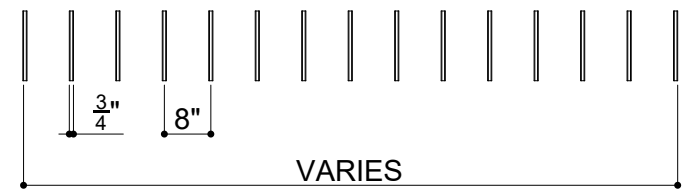

SINGLE BAFFLES 005

ID# BFL-SGL-005

③ PERSPECTIVE VIEW

① FRONT VIEW

② SIDE VIEW

CUSTOM SIZING AND THICKNESS AVAILABLE
CUSTOM COLORS AND DESIGNS AVAILABLE
MULTIPLE ATTACHMENT SYSTEM OPPORTUNITIES

CSI CREATIVE

PRODUCT: SINGLE BAFFLES 005

SCALED AS NOTED

ALL DIMENSIONS + / - $\frac{1}{16}$

DATE: 10/05/2021
JOB # :

SHEET
1.1
OF 1.1