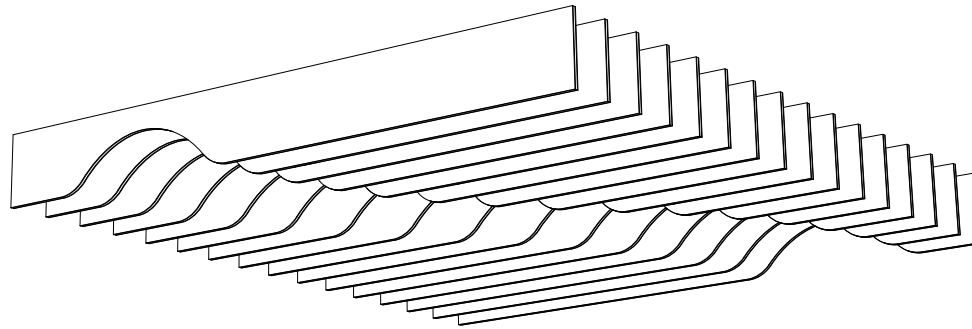

SINGLE BAFFLES 005

ID# BFL-SGL-005

③ PERSPECTIVE VIEW

① FRONT VIEW

② SIDE VIEW

CUSTOM SIZING AND THICKNESS AVAILABLE
CUSTOM COLORS AND DESIGNS AVAILABLE
MULTIPLE ATTACHMENT SYSTEM OPPORTUNITIES

CSI CREATIVE

PRODUCT: SINGLE BAFFLES 005

SCALED AS NOTED

ALL DIMENSIONS + / - $\frac{1}{16}$

DATE: 10/05/2021
JOB # :

SHEET
1.1
OF 1.1