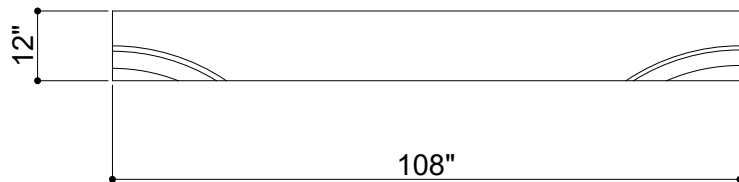

SINGLE BAFFLES 007

ID# BFL-SGL-007

③ PERSPECTIVE VIEW

① FRONT VIEW

② SIDE VIEW

CUSTOM SIZING AND THICKNESS AVAILABLE
CUSTOM COLORS AND DESIGNS AVAILABLE
MULTIPLE ATTACHMENT SYSTEM OPPORTUNITIES

CSI CREATIVE

PRODUCT: SINGLE BAFFLES 007

SCALED AS NOTED

ALL DIMENSIONS + / - $\frac{1}{16}$

DATE: 10/05/2021
JOB # :

SHEET
1.1
OF 1.1