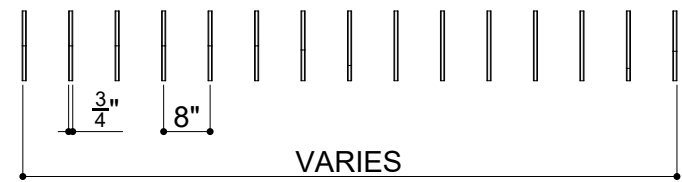

SINGLE BAFFLES 007

ID# BFL-SGL-007

③ PERSPECTIVE VIEW

① FRONT VIEW

② SIDE VIEW

CUSTOM SIZING AND THICKNESS AVAILABLE
CUSTOM COLORS AND DESIGNS AVAILABLE
MULTIPLE ATTACHMENT SYSTEM OPPORTUNITIES

CSI CREATIVE

PRODUCT: SINGLE BAFFLES 007

SCALED AS NOTED

ALL DIMENSIONS + / - $\frac{1}{16}$

DATE: 10/05/2021
JOB # :

SHEET
1.1
OF 1.1