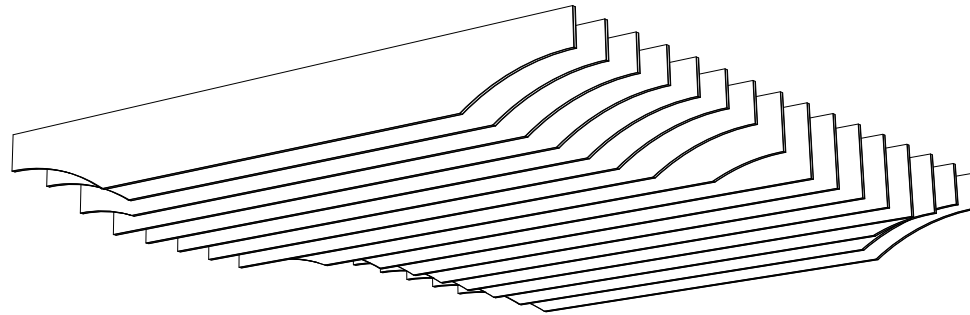

SINGLE BAFFLES 007

ID# BFL-SGL-007

③ PERSPECTIVE VIEW

① FRONT VIEW

② SIDE VIEW

CUSTOM SIZING AND THICKNESS AVAILABLE
CUSTOM COLORS AND DESIGNS AVAILABLE
MULTIPLE ATTACHMENT SYSTEM OPPORTUNITIES

CSI CREATIVE

PRODUCT: SINGLE BAFFLES 007

SCALED AS NOTED

ALL DIMENSIONS + / - $\frac{1}{16}$

DATE: 10/05/2021
JOB # :

SHEET
1.1
OF 1.1