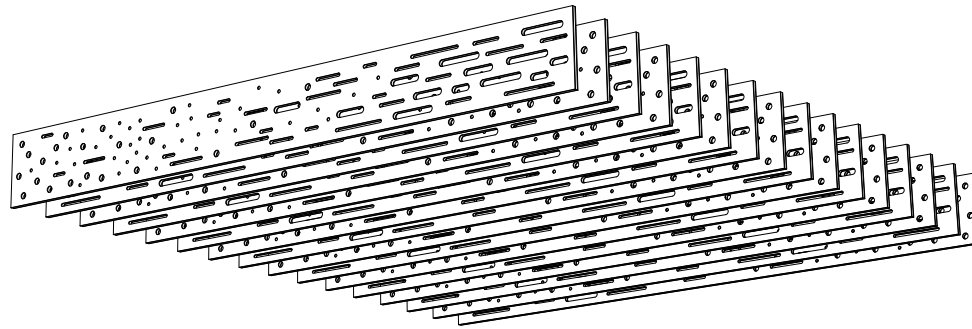

# SINGLE BAFFLES 008

ID# BFL-SGL-008

③ PERSPECTIVE VIEW

① FRONT VIEW

② SIDE VIEW

CUSTOM SIZING AND THICKNESS AVAILABLE  
CUSTOM COLORS AND DESIGNS AVAILABLE  
MULTIPLE ATTACHMENT SYSTEM OPPORTUNITIES

CSI CREATIVE

PRODUCT: SINGLE BAFFLES 008

SCALED AS NOTED

ALL DIMENSIONS + / -  $\frac{1}{16}$

DATE: 10/05/2021  
JOB # :

SHEET  
**1.1**  
OF 1.1