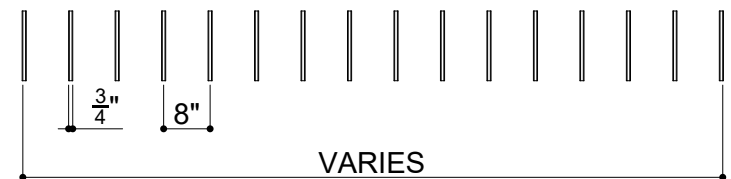

# SINGLE BAFFLES 008

ID# BFL-SGL-008

③ PERSPECTIVE VIEW

① FRONT VIEW

② SIDE VIEW

CUSTOM SIZING AND THICKNESS AVAILABLE  
CUSTOM COLORS AND DESIGNS AVAILABLE  
MULTIPLE ATTACHMENT SYSTEM OPPORTUNITIES

CSI CREATIVE

PRODUCT: SINGLE BAFFLES 008

SCALED AS NOTED

ALL DIMENSIONS + / -  $\frac{1}{16}$

DATE: 10/05/2021  
JOB # :

SHEET  
**1.1**  
OF 1.1