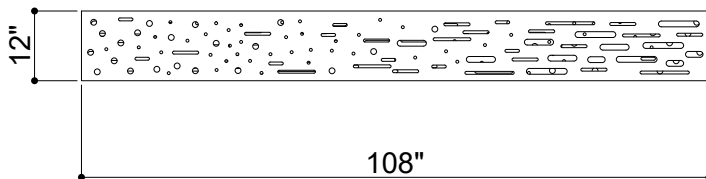

# SINGLE BAFFLES 008

ID# BFL-SGL-008

③ PERSPECTIVE VIEW

① FRONT VIEW

② SIDE VIEW

CUSTOM SIZING AND THICKNESS AVAILABLE  
CUSTOM COLORS AND DESIGNS AVAILABLE  
MULTIPLE ATTACHMENT SYSTEM OPPORTUNITIES

CSI CREATIVE

PRODUCT: SINGLE BAFFLES 008

SCALED AS NOTED

ALL DIMENSIONS + / -  $\frac{1}{16}$

DATE: 10/05/2021  
JOB # :

SHEET  
**1.1**  
OF 1.1