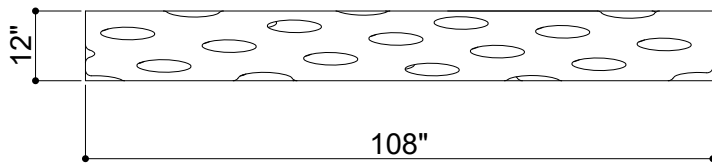

SINGLE BAFFLES 010

ID# BFL-SGL-010

③ PERSPECTIVE VIEW

① FRONT VIEW

② SIDE VIEW

CUSTOM SIZING AND THICKNESS AVAILABLE
CUSTOM COLORS AND DESIGNS AVAILABLE
MULTIPLE ATTACHMENT SYSTEM OPPORTUNITIES

CSI CREATIVE

PRODUCT: SINGLE BAFFLES 010

SCALED AS NOTED

ALL DIMENSIONS + / - $\frac{1}{16}$

DATE: 10/05/2021
JOB # :

SHEET
1.1
OF 1.1