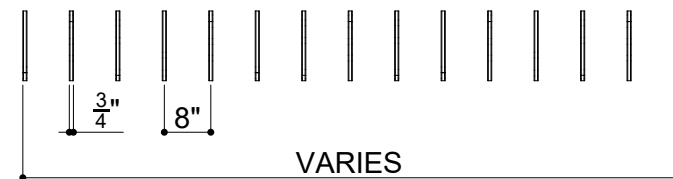

SINGLE BAFFLES 010

ID# BFL-SGL-010

③ PERSPECTIVE VIEW

① FRONT VIEW

② SIDE VIEW

CUSTOM SIZING AND THICKNESS AVAILABLE
CUSTOM COLORS AND DESIGNS AVAILABLE
MULTIPLE ATTACHMENT SYSTEM OPPORTUNITIES

CSI CREATIVE

PRODUCT: SINGLE BAFFLES 010

SCALED AS NOTED

ALL DIMENSIONS + / - $\frac{1}{16}$

DATE: 10/05/2021
JOB # :

SHEET
1.1
OF 1.1