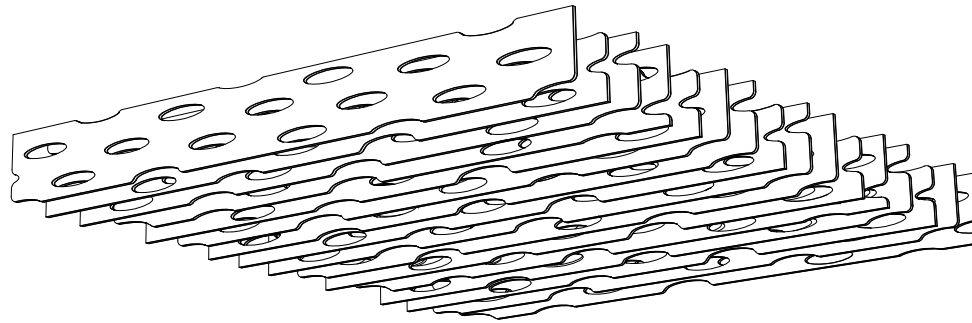

SINGLE BAFFLES 010

ID# BFL-SGL-010

③ PERSPECTIVE VIEW

① FRONT VIEW

② SIDE VIEW

CUSTOM SIZING AND THICKNESS AVAILABLE
CUSTOM COLORS AND DESIGNS AVAILABLE
MULTIPLE ATTACHMENT SYSTEM OPPORTUNITIES

CSI CREATIVE

PRODUCT: SINGLE BAFFLES 010

SCALED AS NOTED

ALL DIMENSIONS + / - $\frac{1}{16}$

DATE: 10/05/2021
JOB # :

SHEET
1.1
OF 1.1