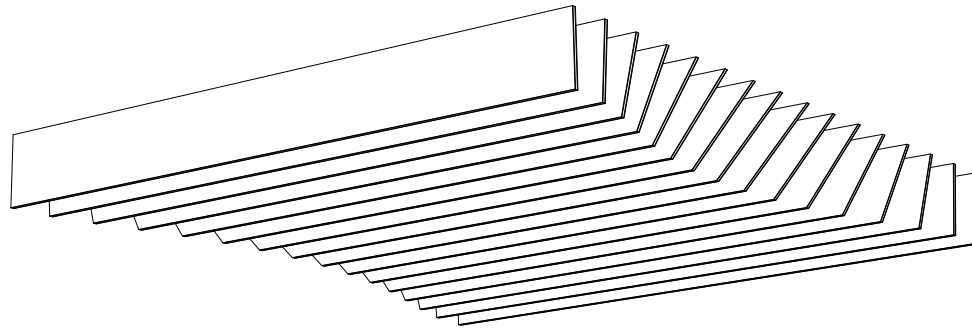

# SINGLE BAFFLES 011

ID# BFL-SGL-011

③ PERSPECTIVE VIEW

① FRONT VIEW

② SIDE VIEW

CUSTOM SIZING AND THICKNESS AVAILABLE  
CUSTOM COLORS AND DESIGNS AVAILABLE  
MULTIPLE ATTACHMENT SYSTEM OPPORTUNITIES

CSI CREATIVE

PRODUCT: SINGLE BAFFLES 011

SCALED AS NOTED

ALL DIMENSIONS + / -  $\frac{1}{16}$

DATE: 10/05/2021  
JOB # :

SHEET  
**1.1**  
OF 1.1