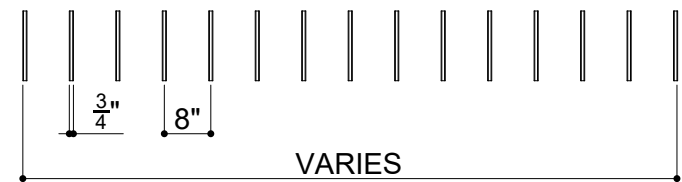

# SINGLE BAFFLES 011

ID# BFL-SGL-011

③ PERSPECTIVE VIEW

① FRONT VIEW

② SIDE VIEW

CUSTOM SIZING AND THICKNESS AVAILABLE  
CUSTOM COLORS AND DESIGNS AVAILABLE  
MULTIPLE ATTACHMENT SYSTEM OPPORTUNITIES

CSI CREATIVE

PRODUCT: SINGLE BAFFLES 011

SCALED AS NOTED

ALL DIMENSIONS + / -  $\frac{1}{16}$

DATE: 10/05/2021  
JOB # :

SHEET  
**1.1**  
OF 1.1