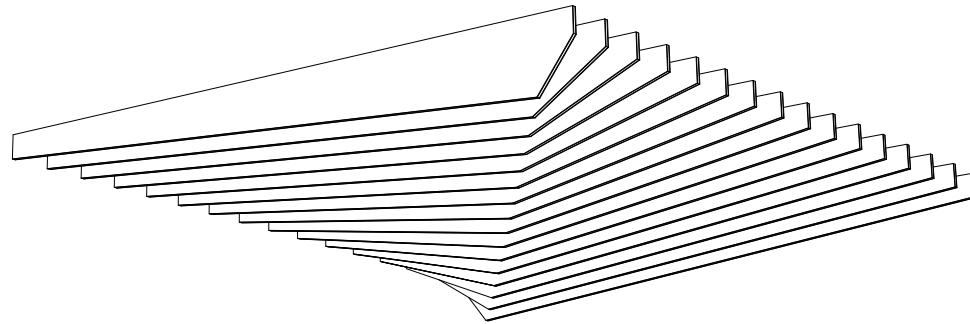

SINGLE BAFFLES 014

ID# BFL-SGL-014

③ PERSPECTIVE VIEW

① FRONT VIEW

② SIDE VIEW

CUSTOM SIZING AND THICKNESS AVAILABLE
CUSTOM COLORS AND DESIGNS AVAILABLE
MULTIPLE ATTACHMENT SYSTEM OPPORTUNITIES

CSI CREATIVE

PRODUCT: SINGLE BAFFLES 014

SCALED AS NOTED

ALL DIMENSIONS + / - $\frac{1}{16}$

DATE: 10/05/2021
JOB # :

SHEET
1.1
OF 1.1