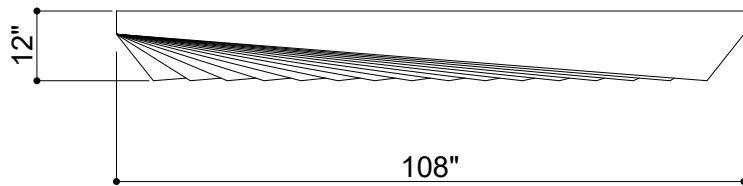

SINGLE BAFFLES 014

ID# BFL-SGL-014

③ PERSPECTIVE VIEW

① FRONT VIEW

② SIDE VIEW

CUSTOM SIZING AND THICKNESS AVAILABLE
CUSTOM COLORS AND DESIGNS AVAILABLE
MULTIPLE ATTACHMENT SYSTEM OPPORTUNITIES

CSI CREATIVE

PRODUCT: SINGLE BAFFLES 014

SCALED AS NOTED

ALL DIMENSIONS + / - $\frac{1}{16}$

DATE: 10/05/2021
JOB # :

SHEET
1.1
OF 1.1