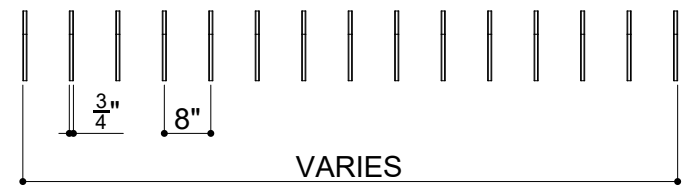

SINGLE BAFFLES 014

ID# BFL-SGL-014

③ PERSPECTIVE VIEW

① FRONT VIEW

② SIDE VIEW

CUSTOM SIZING AND THICKNESS AVAILABLE
CUSTOM COLORS AND DESIGNS AVAILABLE
MULTIPLE ATTACHMENT SYSTEM OPPORTUNITIES

CSI CREATIVE

PRODUCT: SINGLE BAFFLES 014

SCALED AS NOTED

ALL DIMENSIONS + / - $\frac{1}{16}$

DATE: 10/05/2021
JOB # :

SHEET
1.1
OF 1.1