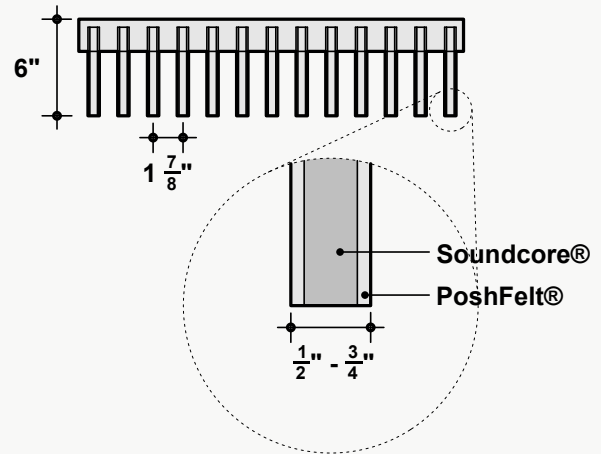

BLADE GRID 001

GRD-BLD-001

Dimensions

Standard Unit Dimensions

Typical ranges for length and width.

Custom Opportunity

Product dimensions can be manipulated in order to fit your design aesthetic and site conditions.

Standard Unit Thicknesses

Thickness is dependent on material layer selection.

Product Details

Configuration Options

The layouts shown are a summation of individual units. Individual units may be assembled in various arrangements to dictate the larger design. Configurations shown are suggested, but can be rearranged to achieve a custom layout.