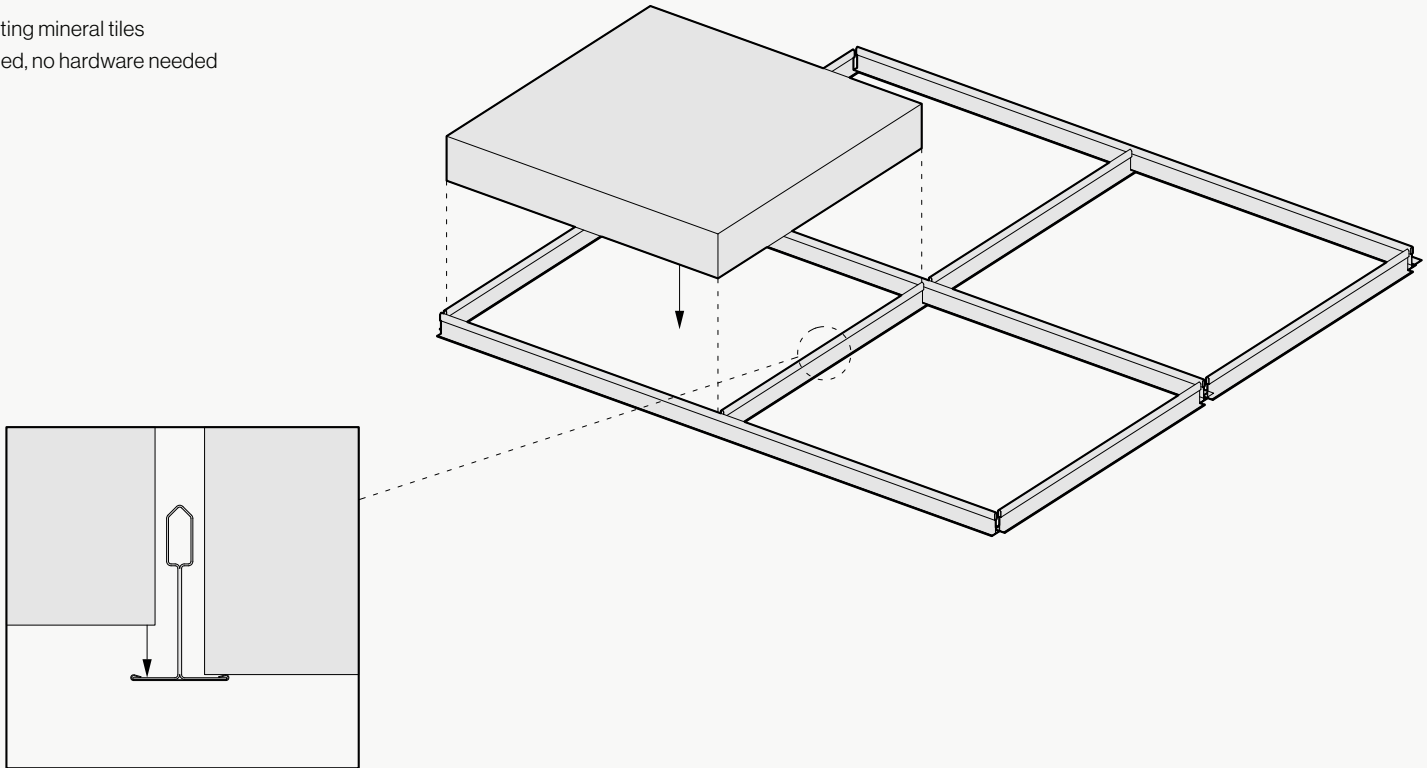

Standard Unit Thicknesses

Thickness is dependent on material layer selection.

Product Details

Configuration Options

The layouts shown are a summation of individual units. Individual units may be assembled in various arrangements to dictate the larger design. Configurations shown are suggested, but can be rearranged to achieve a custom layout.

Uniform

Rotated

Installation Options

All products and installation methods can be **customized** to meet the unique requirements of your space.

Drop-In

- + Replaces existing mineral tiles
- + Substrate based, no hardware needed