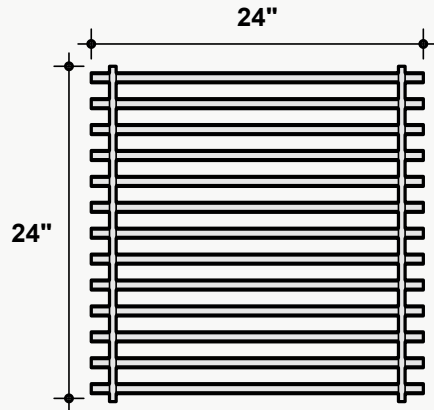

BLADE GRID 001

GRD-BLD-001

Dimensions

Standard Unit Dimensions

Typical ranges for length and width.

Custom Opportunity

Product dimensions can be manipulated in order to fit your design aesthetic and site conditions.

Standard Unit Thicknesses

Thickness is dependent on material layer selection.

Product Details

Configuration Options

The layouts shown are a summation of individual units. Individual units may be assembled in various arrangements to dictate the larger design. Configurations shown are suggested, but can be rearranged to achieve a custom layout.