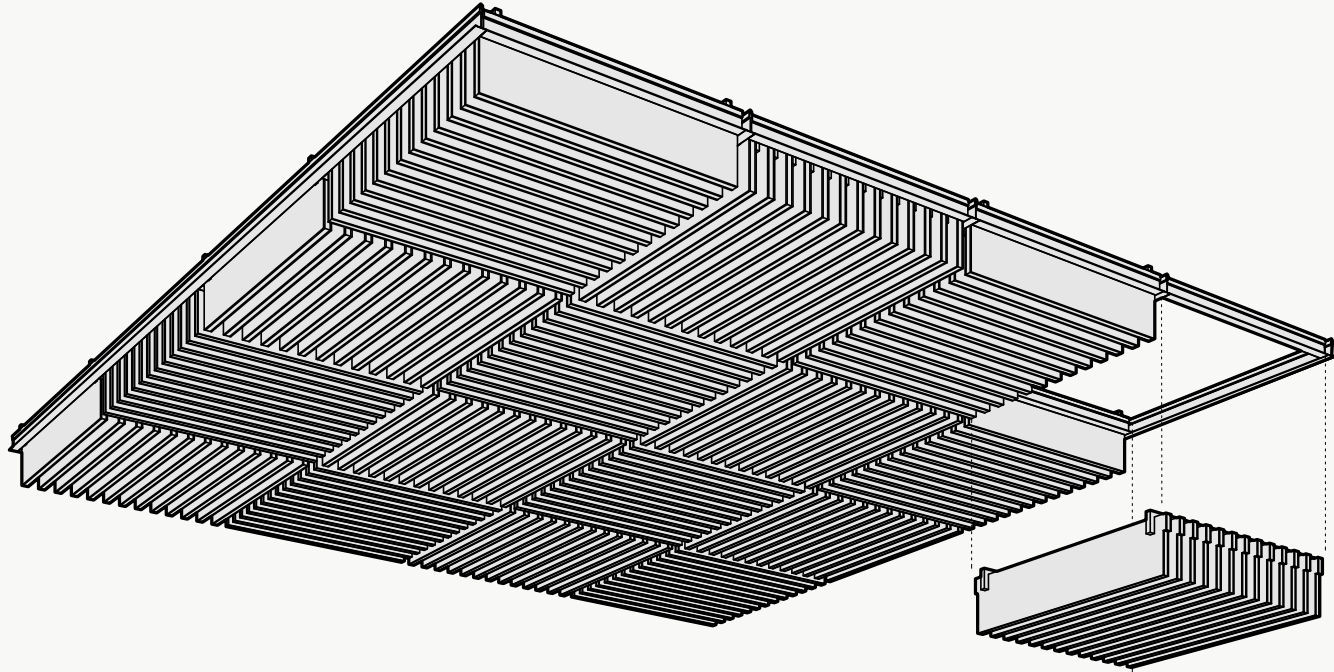

BLADE GRID 001

GRD-BLD-001

Dimensions

Standard Unit Dimensions

Typical ranges for length and width.

Custom Opportunity

Product dimensions can be manipulated in order to fit your design aesthetic and site conditions.

Standard Unit Thicknesses

Thickness is dependent on material layer selection.

Product Details

Configuration Options

The layouts shown are a summation of individual units. Individual units may be assembled in various arrangements to dictate the larger design. Configurations shown are suggested, but can be rearranged to achieve a custom layout.