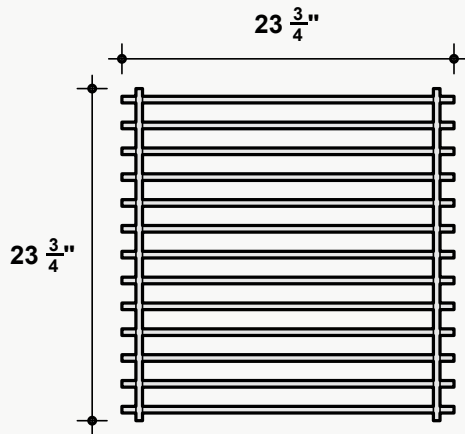

*Approximate. NRC rating may vary due to product dimensions and spacing.

Dimensions

Standard Unit Dimensions

Typical ranges for length and width.

Custom Opportunity

Product dimensions can be manipulated in order to fit your design aesthetic and site conditions.